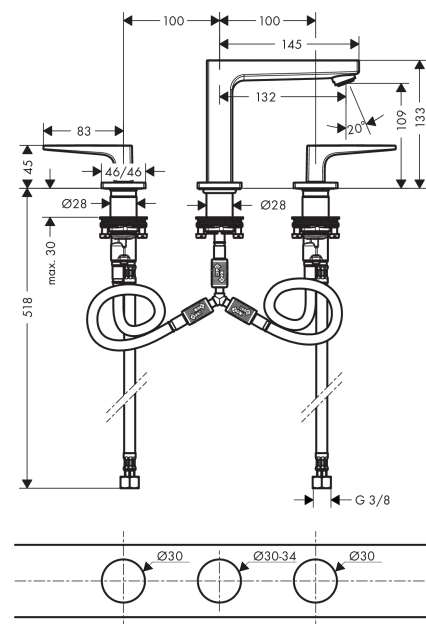

### Description

**product features**

- Consists of: 3-hole basin mixer, waste set
- ComfortZone 110 provides space for greater freedom of movement
- free-standing installation
- spout 132 mm long
- Flow rate (at 3 bar): 5 l/min
- Min. operating pressure: 1 bar
- Max. operating pressure: 10 bar
- ceramic shut-off cartridges hot/cold 90°
- push-open waste 1¼"
- Material waste set: metal
- QuickClean technology for easy limescale removal
- WRAS 1903348
- Kiwa UK 1903728

### Technology

### Scale drawing

**Metropol**  
**3-hole basin mixer 110 with loop handles and push-open waste**  
 Surfaces: **chrome** Art. no. : **74514000**

**Flowchart**