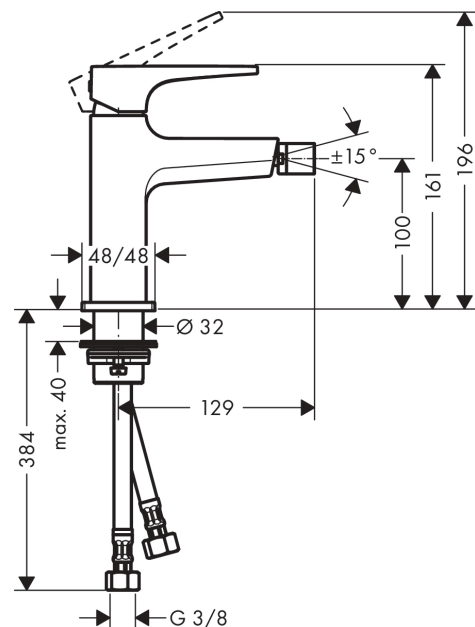

**Metropol**  
**Single lever bidet mixer with loop handle and push-open waste**  
 Surfaces: **chrome** Art. no. : **74520000**

#### product features

- Consists of: single lever bidet mixer, waste set
- spout 129 mm long
- ball-pivot joint
- laminar spray
- Flow rate (at 3 bar): 7.2 l/min
- Min. operating pressure: 1 bar
- Max. operating pressure: 10 bar
- ceramic cartridge
- Maximum temperature can be adjusted on installation
- Material waste set: metal
- 3/8" hose connections

### Scale drawing