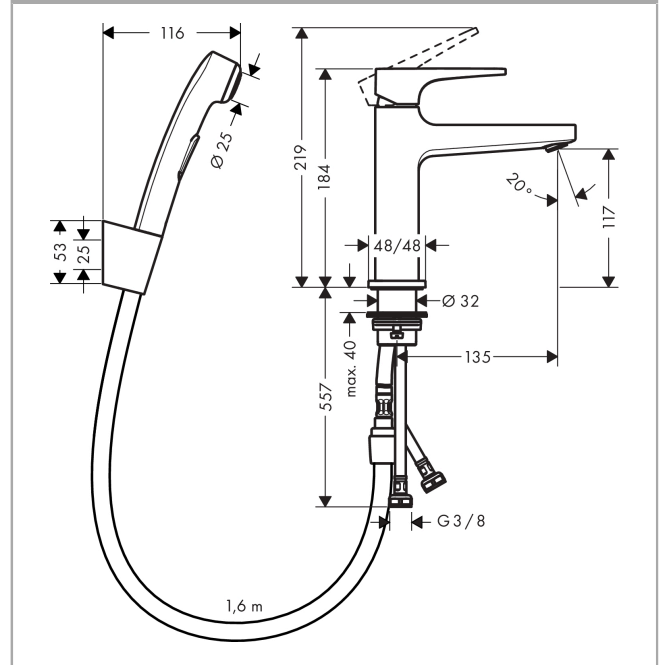

Metropol

Single lever basin mixer with loop handle with bidet spray and shower hose 160 cm

Surfaces: **chrome** Art. no. : **74522000**

Description

product features

- Consists of: single lever basin mixer, bidet hand shower, shower holder, shower hose, waste set
- ComfortZone 110 provides space for greater freedom of movement
- free-standing installation
- spout 135 mm long
- Flow rate (at 3 bar): 5 l/min
- Min. operating pressure: 1 bar
- Max. operating pressure: 10 bar
- ceramic cartridge
- push-open waste 1¼"
- Material waste set: metal
- QuickClean technology for easy limescale removal
- maximum flow rate shower spray : 8 l/min at 3 bar
- consisting of: bidet 1jet shower spray (#32128000)

Article Details

Price excl. VAT

£ 395.83

Technology

Product image

Scale drawing

Metropol

Single lever basin mixer with loop handle with bidet spray and shower hose 160 cm

Surfaces: **chrome** Art. no. : **74522000**

Flowchart