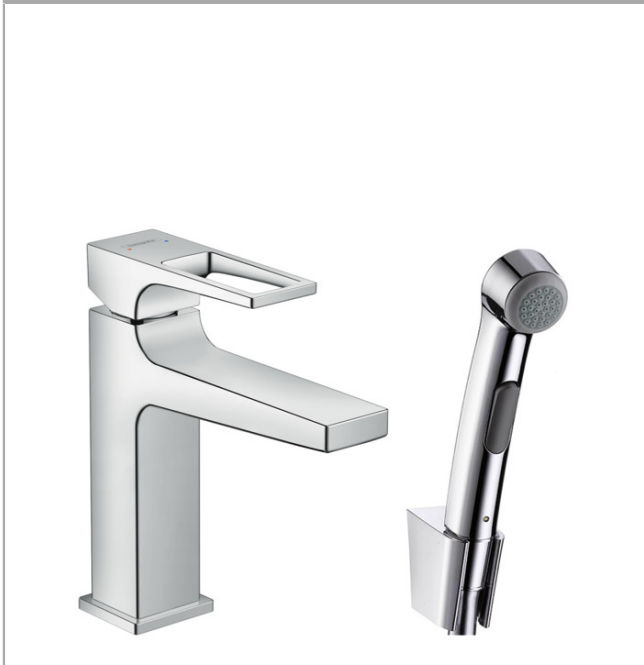

Metropol

Single lever basin mixer with loop handle with bidet spray and shower hose 160 cm

Surfaces: **chrome** Art. no. : **74522000**

Description

product features

- Consists of: single lever basin mixer, bidet hand shower, shower holder, shower hose, waste set
- ComfortZone 110 provides space for greater freedom of movement
- free-standing installation
- spout 135 mm long
- Flow rate (at 3 bar): 5 l/min
- Min. operating pressure: 1 bar
- Max. operating pressure: 10 bar
- ceramic cartridge
- push-open waste 1¼"
- Material waste set: metal
- QuickClean technology for easy limescale removal
- maximum flow rate shower spray : 8 l/min at 3 bar
- consisting of: bidet 1jet shower spray (#32128000)

Article Details

Price excl. VAT

£ 395.83

Technology

Product image

Scale drawing

Metropol

Single lever basin mixer with loop handle with bidet spray and shower hose 160 cm

Surfaces: **chrome** Art. no. : **74522000**

Flowchart