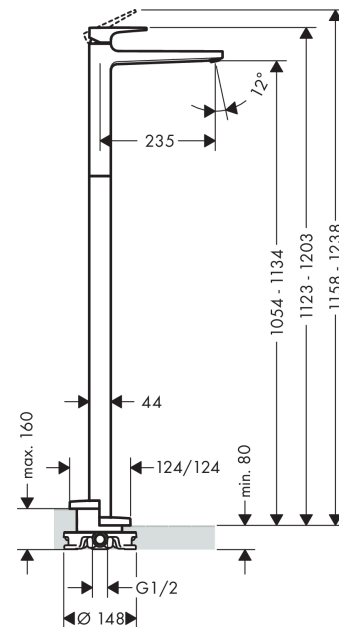

Metropol

Single lever basin mixer with loop handle, floor standing without waste

Surfaces: **chrome** Art. no. : **74530000**

Description

product features

- floor standing
- spout 235 mm long
- normal spray
- Flow rate (at 3 bar): 5 l/min
- Min. operating pressure: 1 bar
- Max. operating pressure: 10 bar
- ceramic cartridge
- QuickClean technology for easy limescale removal
- connection type: basic set
- WRAS 1801302
- WRAS 1801302

Article Details

Price excl. VAT

£ 1,158.33

Technology

Certificates

kiwa

Product image

Scale drawing