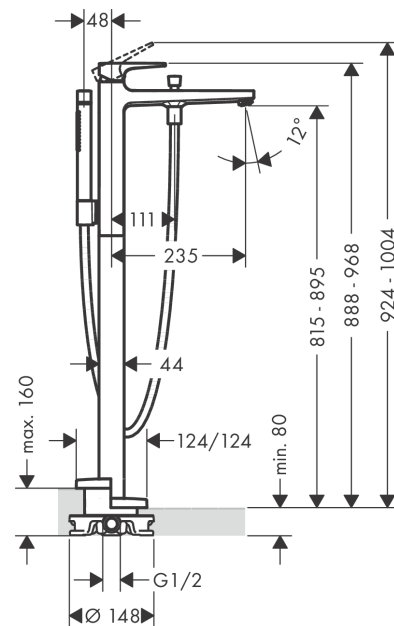

Metropol
Single lever bath mixer floor standing with loop handle
 Surfaces: **chrome** Art. no. : **74532000**

Description

product features

- Consists of: Floor-standing single lever bath mixer, baton hand shower, shower hose, shower holder
- spout 235 mm long
- designed to run 2 outlets
- Connection type: basic set
- Spray type mixer: normal spray
- Spray type hand shower: Rain, MonoRain
- Flow rate (at 3 bar): 21 l/min
- ceramic cartridge
- Min. operating pressure: 1 bar
- Max. operating pressure: 10 bar
- Maximum temperature can be adjusted on installation
- automatically reverts from shower to bath spout when turned off
- Non-return valve
- connection type: basic set

Article Details

Price excl. VAT

£ 1,741.67

Technology

Product image

Scale drawing

Metropol
Single lever bath mixer floor standing with loop handle
 Surfaces: **chrome** Art. no. : **74532000**

Flowchart