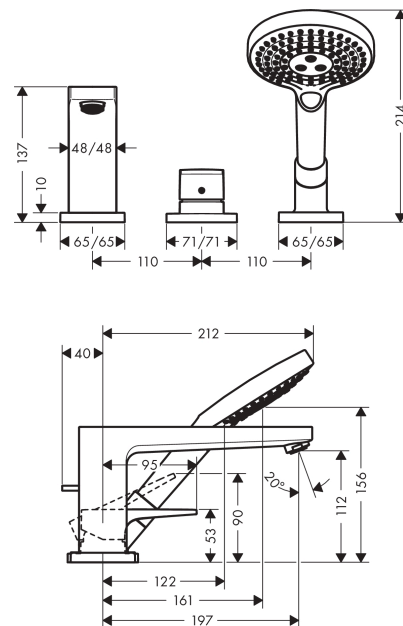

#### product features

- Consists of: 3-hole rim-mounted single lever bath mixer, hand shower, shower hose, shower holder
- spout 197 mm long
- designed to run 2 outlets
- Connection type: basic set
- Spray type mixer: normal spray
- Spray type hand shower: Rain, RainAir, Whirl
- Maximum pull-out length of hand shower: 1.10 m
- Flow rate (at 3 bar): 22 l/min
- ceramic cartridge
- Min. operating pressure: 1 bar
- Max. operating pressure: 10 bar
- Maximum temperature can be adjusted on installation

### Scale drawing

**Metropol**

**3-hole rim-mounted single lever bath mixer with loop handle and Secuflex**

Surfaces: **chrome** Art. no. : **74550000**

**Flowchart**