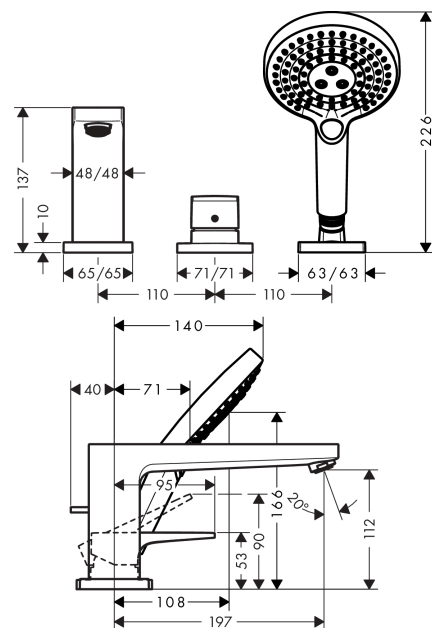

Metropol

3-hole rim-mounted single lever bath mixer with loop handle

Surfaces: **chrome** Art. no. : **74551000**

Description

product features

- Consists of: 3-hole rim-mounted single lever bath mixer, hand shower, shower holder, shower hose
- spout 197 mm long
- designed to run 2 outlets
- Connection type: basic set
- Spray type mixer: normal spray
- Spray type hand shower: Rain, RainAir, Whirl
- Maximum pull-out length of hand shower: 1.60 m
- Flow rate (at 3 bar): 22 l/min
- ceramic cartridge
- Min. operating pressure: 1 bar
- Max. operating pressure: 10 bar
- Maximum temperature can be adjusted on installation

Article Details

Price excl. VAT

£ 520.83

Technology

Product image

Scale drawing

Metropol
3-hole rim-mounted single lever bath mixer with loop handle
 Surfaces: **chrome** Art. no. : **74551000**

Flowchart