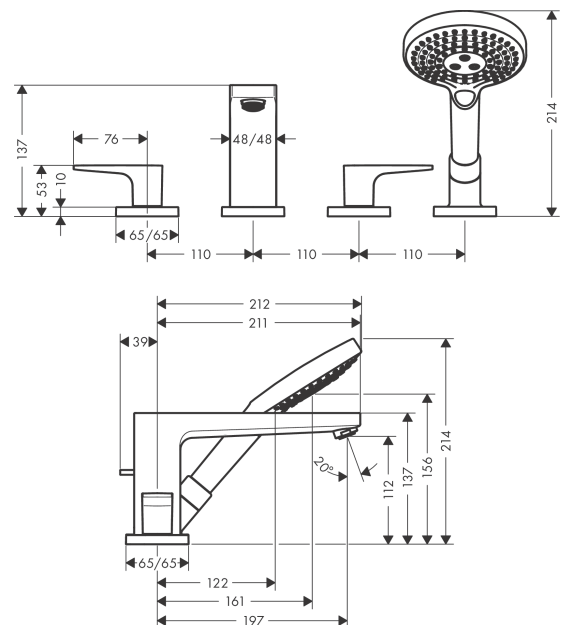

Metropol

4-hole rim-mounted bath mixer with loop handles and Secuflex

Surfaces: **chrome** Art. no. : **74552000**

Description

product features

- Consists of: 4-hole rim-mounted bath mixer, hand shower, shower hose, shower holder
- spout 197 mm long
- designed to run 2 outlets
- Connection type: basic set
- Spray type mixer: normal spray
- Spray type hand shower: Rain, RainAir, Whirl
- Maximum pull-out length of hand shower: 1.10 m
- Flow rate (at 3 bar): 22 l/min
- ceramic shut-off cartridges hot/cold 90°
- Min. operating pressure: 1 bar
- Max. operating pressure: 10 bar
- Noise class: I

Article Details

Price excl. VAT

£ 691.67

Technology

Product image

Scale drawing

Flowchart