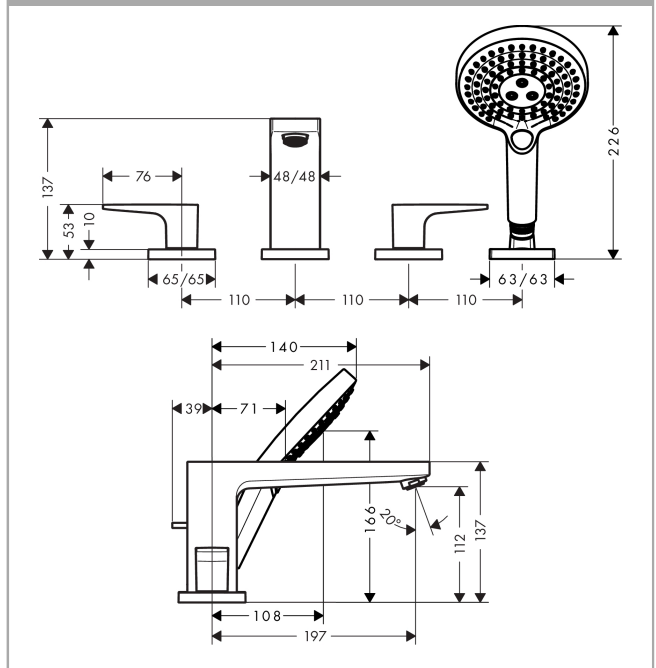

Metropol
4-hole rim-mounted bath mixer with loop handles
 Surfaces: **chrome** Art. no. : **74553000**

Description

product features

- Consists of: 4-hole rim-mounted bath mixer, hand shower, shower holder, shower hose
- spout 197 mm long
- designed to run 2 outlets
- Connection type: basic set
- Spray type mixer: normal spray
- Spray type hand shower: Rain, RainAir, Whirl
- Maximum pull-out length of hand shower: 1.60 m
- Flow rate (at 3 bar): 22 l/min
- ceramic shut-off cartridges hot/cold 90°
- Min. operating pressure: 1 bar
- Max. operating pressure: 10 bar

Article Details

Price excl. VAT

£ 520.83

Technology

Product image

Scale drawing

Flowchart