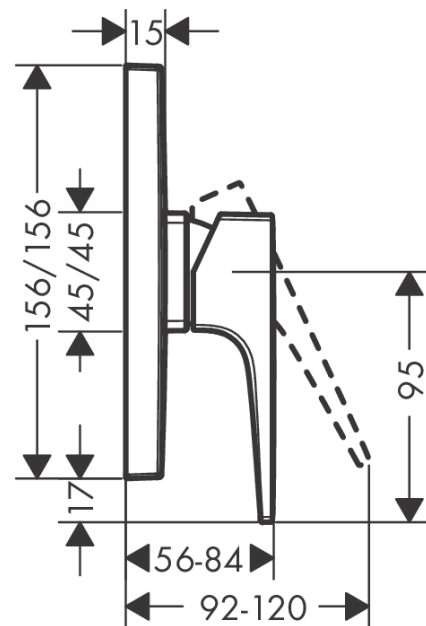

Metropol

Single lever manual shower mixer for concealed installation with loop handle

Surfaces: **chrome** Art. no. : **74565000**

Description

product features

- Connection type: basic set
- Flow rate (at 3 bar): 29.3 l/min
- ceramic cartridge
- Min. operating pressure: 1 bar
- Max. operating pressure: 10 bar
- Maximum temperature can be adjusted on installation

Article Details

Price excl. VAT

£ 233.33

Product image

Scale drawing

Flowchart