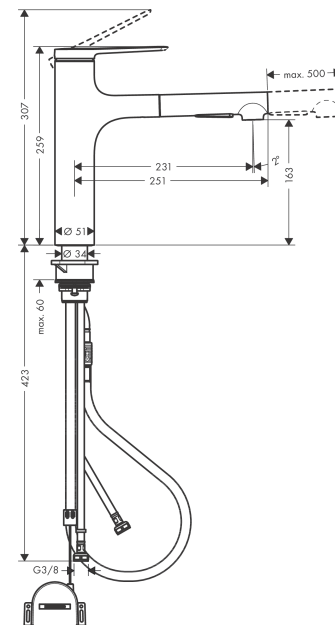

Zesis M33

Single lever kitchen mixer, 160, pull-out spray, 2jet, sBox lite

Finish: **Stainless Steel Finish** Art. no. : **74804800**

Description

product features

- ComfortZone 160 provides space for greater freedom of movement
- Swivel spout 150°
- laminar spray, shower spray
- lockable shower spray, spray returns through pressing spray diverter and spray returns automatically through handle closing
- MagFit magnetic shower support
- quick connect hose
- Maximum flow rate (at 3 bar): 8.2 l/min
- ceramic cartridge
- 3/8" hose connections
- integrated non-return valve
- sBox lite for a smooth, flexible and safe hose guidance in the cabinet
- extension length up to 50 cm

Article Details

Price excl. VAT

£ 379.20

Technology

Design awards

Product image

Scale drawing

Zesis M33

Single lever kitchen mixer, 160, pull-out spray, 2jet, sBox lite

Finish: **Stainless Steel Finish** Art. no. : **74804800**

Flowchart