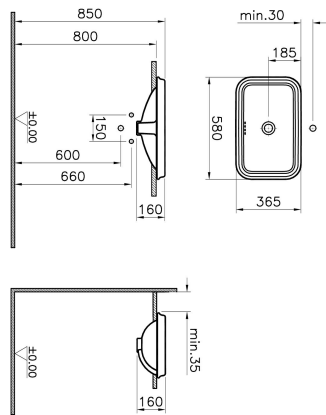

Name	Valarte Inset Washbasin
Collection	Valarte
Colour	White
Designer	Vitra Design Team
Size	58 cm
Tap Hole Options	No Tap Hole
Shape	Rectangular
Countertop Usage	Suitable
Overflow Hole	Yes
Segments	Middle

## Description

58 cm

VitrA reserves the right to make changes in products and technical details without prior notice.

All drawings contain the necessary measurements which are subject to standard tolerances. For exact measurements, in particular for customized installation scenarios, it can only be taken from the finished ceramic product.