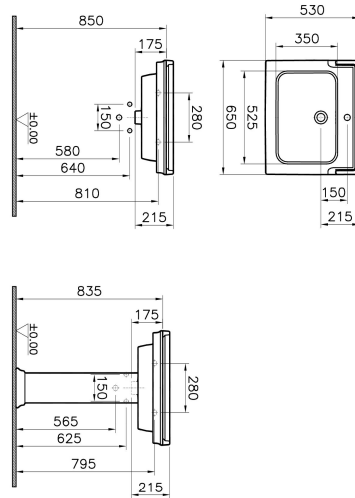

Name	Valarte Vanity Basin with Chrome Frame
Collection	Valarte
Colour	White
Designer	Vitra Design Team
Size	65 cm
Tap Hole Options	Middle Tap Hole
Overflow Hole	Yes
Segments	Middle

Product Code: 7801B003-6171

Description

65 cm

VitrA reserves the right to make changes in products and technical details without prior notice.

All drawings contain the necessary measurements which are subject to standard tolerances. For exact measurements, in particular for customized installation scenarios, it can only be taken from the finished ceramic product.