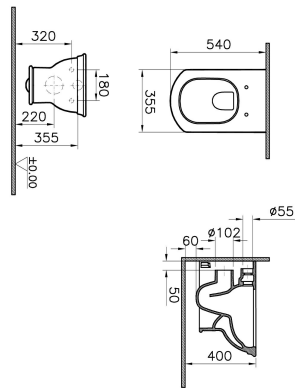

---

Name	Valarte Wall-Hung WC
Collection	Valarte
Colour	White
Designer	Vitra Design Team
Size	54 cm
Matching Brassware	No
Bidet pipe access	Bidet Without Pipe
Segments	Middle

---

Product Code: 7805B003-0075

## Description

Rim-ex, 54 cm

---

---

VitrA reserves the right to make changes in products and technical details without prior notice.

All drawings contain the necessary measurements which are subject to standard tolerances. For exact measurements, in particular for customized installation scenarios, it can only be taken from the finished ceramic product.