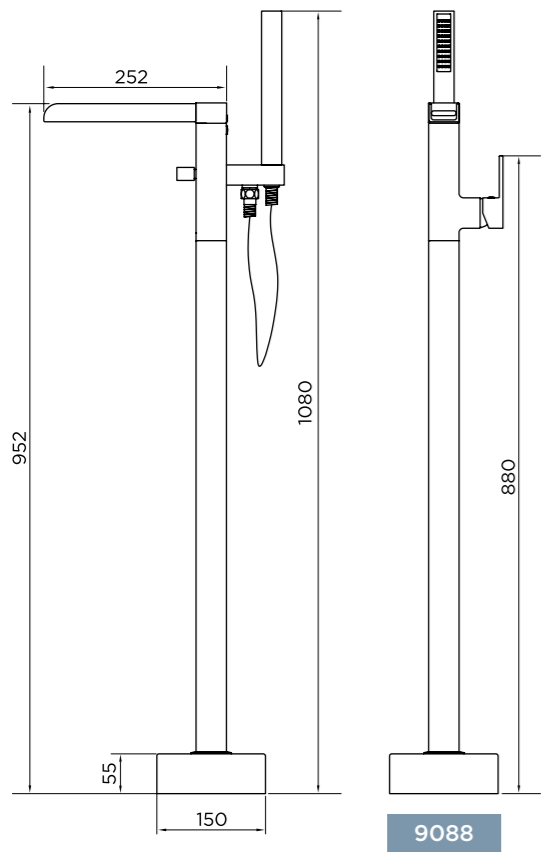

[soho]

9088