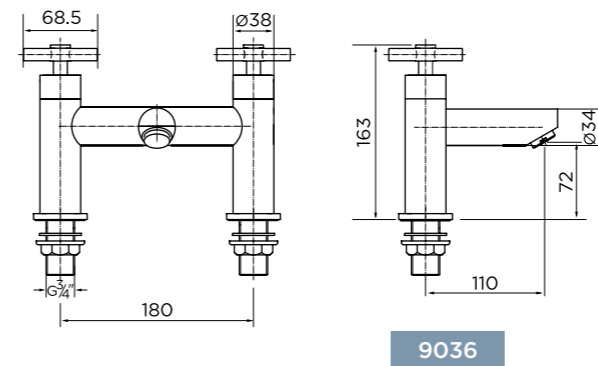

[finchley]