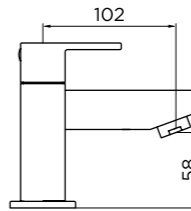

CODE 9324
Square Bar Valve-2
 Operating Pressure 0.5 Bar
£88

[arlington]

CODE 9325
Traditional Valve
 Operating Pressure 0.5 Bar
£199

CODE 9304
Bar Valve Easy Fix Kit
£11

[camden]

9002

9004

9005