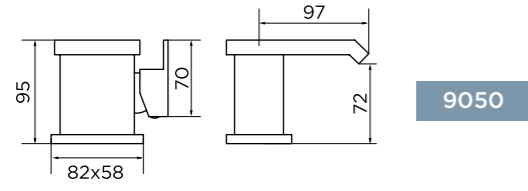

[elsden]

[harlow]

[finsbury]

[sloane]