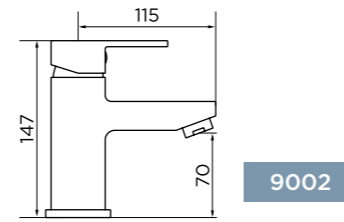

CODE 9324
Square Bar Valve-2
 Operating Pressure 0.5 Bar
£88

[arlington]

CODE 9325
Traditional Valve
 Operating Pressure 0.5 Bar
£199

CODE 9304
Bar Valve Easy Fix Kit
£11

[camden]

9002

9004

9005