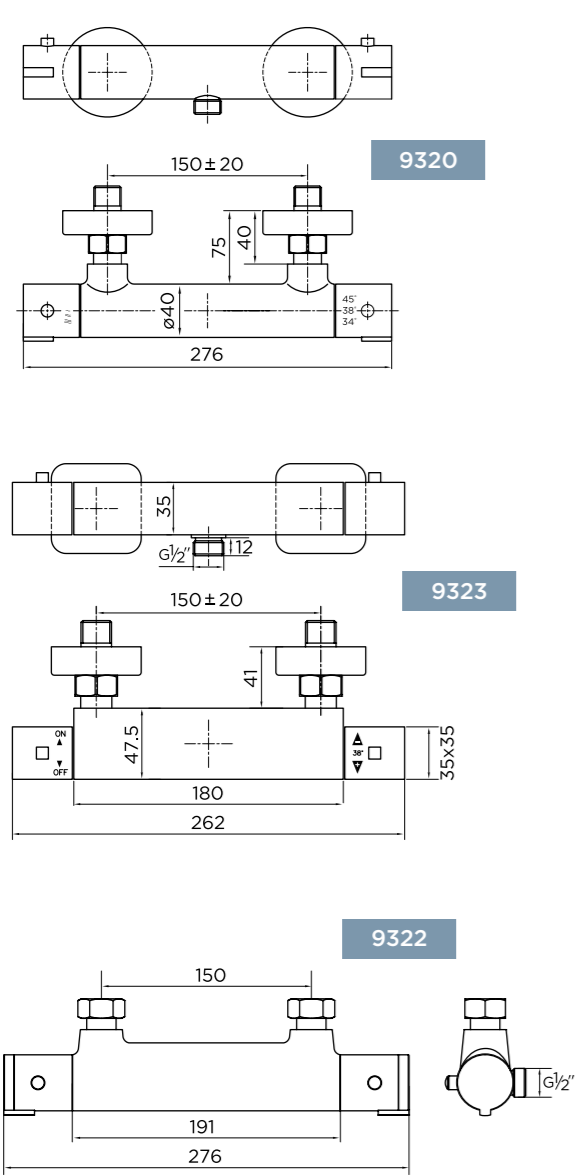

thermostatic bar valves

niagara

Guarantee Information

Niagara guarantees cover all manufacturing defects. This guarantee does not cover damage during fitting or misuse. The guarantee applies only to the original purchasers of the product and is not transferable. All Niagara taps and showers carry a Lifetime Guarantee.

Prices

The prices included within this brochure supercede all previous publications with goods being invoiced at prices ruling on date of dispatch. Prices shown are inclusive of VAT and are subject to alteration without notice.

Errors & Omissions

In the interest of continuing design and development and product improvement, Niagara reserve the right to change colour, designs and product specifications without prior notice. All colours/finishes in this brochure are as accurate as the printing process will allow.

Measurements

All dimensions are in millimetres and are nominal, they are provided as guidance only.

Wastes

Wastes are not supplied with freestanding taps, bath taps, bath fillers and bath shower mixers.

Cleaning Instructions

Clean with a soft cloth and avoid surfactants and heavily perfumed products. Do not use abrasive scrubbing cleaners or equipment for cleaning.