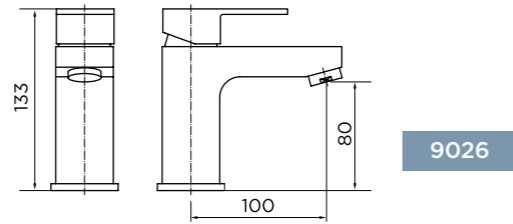

[edgeware]