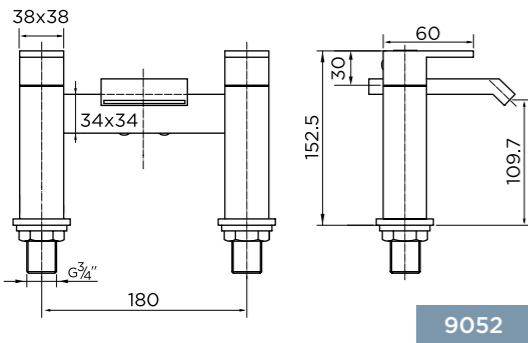

[elsden]

[harlow]

[finsbury]

[sloane]