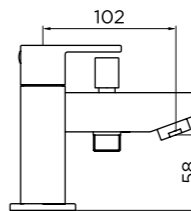

thermostatic bar valves

CODE 9320
Round Bar Valve-1
Operating Pressure 0.5 Bar
£96

CODE 9321
Round Bar Valve-2
Operating Pressure 0.5 Bar
£62

CODE 9322
Cool Touch Valve
Operating Pressure 0.5 Bar
£110

CODE 9323
Square Bar Valve-1
Operating Pressure 0.5 Bar
£97

CODE 9324
Square Bar Valve-2
Operating Pressure 0.5 Bar
£88

CODE 9325
Traditional Valve
Operating Pressure 0.5 Bar
£199

CODE 9304
Bar Valve Easy Fix Kit
£11

9005