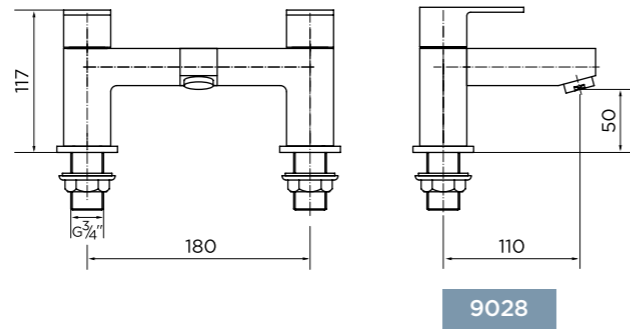

[edgeware]