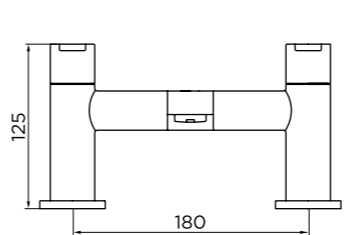

thermostatic bar valves

CODE 9320
Round Bar Valve-1
Operating Pressure 0.5 Bar
£96

CODE 9321
Round Bar Valve-2
Operating Pressure 0.5 Bar
£62

CODE 9322
Cool Touch Valve
Operating Pressure 0.5 Bar
£110

CODE 9323
Square Bar Valve-1
Operating Pressure 0.5 Bar
£97

CODE 9324
Square Bar Valve-2
Operating Pressure 0.5 Bar
£88

CODE 9325
Traditional Valve
Operating Pressure 0.5 Bar
£199

CODE 9304
Bar Valve Easy Fix Kit
£11

9004