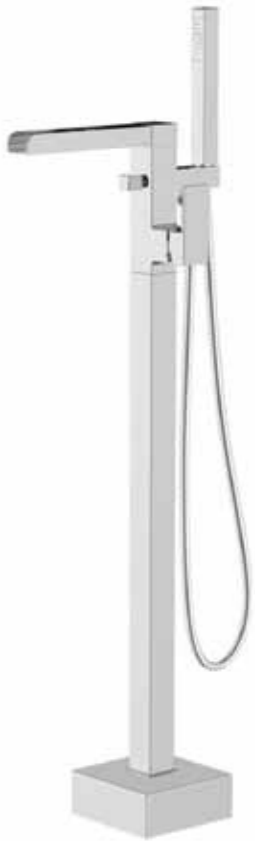

CODE
9132
£185

Bath Shower Mixer
Bath shower mixer with shower
kit & wall bracket
Minimum Operating Pressure
0.2 Bar

CODE
9135
£206

Cranked Bath Shower Mixer
Bath shower mixer with shower
kit & wall bracket
Minimum Operating Pressure
0.2 Bar

niagara

[freestanding taps]

[harrow]

CODE 9096 **Freestanding Bath Shower Mixer**
Minimum Operating Pressure 0.2 Bar

£380

[soho]

CODE 9088 **Freestanding Bath Shower Mixer**
Minimum Operating Pressure 0.2 Bar

£453

thermostatic shower sets

[equate]

CODE 9301
Round Thermostatic Shower Set
 Minimum Operating Pressure 0.5 Bar
£182

[observa]

CODE 9302
Square Thermostatic Shower Set
 Minimum Operating Pressure 0.5 Bar
£248

[arlington]

CODE 9303
Traditional Thermostatic Shower Set
 Minimum Operating Pressure 0.5 Bar
£527

slide rail kits

[equate]

CODE 9350
Round Slide Rail Kit
£27

[observa]

CODE 9351
Square Slide Rail Kit
£41

[arlington]