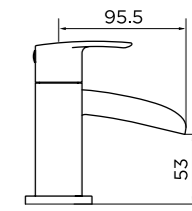

thermostatic bar valves

CODE 9320
Round Bar Valve-1
Operating Pressure 0.5 Bar
£96

CODE 9321
Round Bar Valve-2
Operating Pressure 0.5 Bar
£62

CODE 9322
Cool Touch Valve
Operating Pressure 0.5 Bar
£110

CODE 9323
Square Bar Valve-1
Operating Pressure 0.5 Bar
£97

CODE 9324
Square Bar Valve-2
Operating Pressure 0.5 Bar
£88

CODE 9325
Traditional Valve
Operating Pressure 0.5 Bar
£199

CODE 9304
Bar Valve Easy Fix Kit
£11

9013