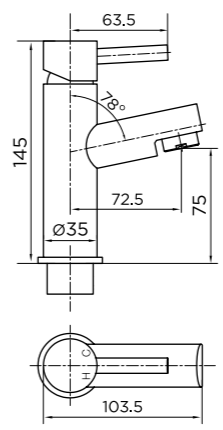

CODE 9330
Round Shower Head 8" (20cm)
£18

[observa]

CODE 9331
Square Shower Head 8" (20cm)
£27

[equate]

CODE 9332
Round Shower Head 8" (20cm) Ultra Thin
£37

[observa]

CODE 9333
Square Shower Head 8" (20cm) Ultra Thin
£47

9084

9085

9087

[harrow]

9091

9090

9094

9095