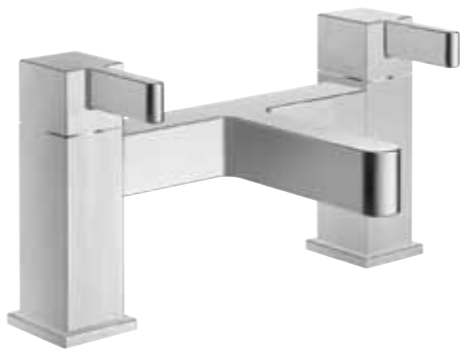

niagara

harlow

CODE
9058

Mono Basin Mixer
With Click Clack Waste
Minimum Operating Pressure
0.2 Bar

£105

CODE
9060

Bath Filler
Bath Filler
Minimum Operating Pressure
0.2 Bar

£153