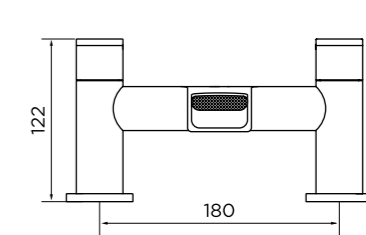

thermostatic bar valves

CODE 9320
Round Bar Valve-1
Operating Pressure 0.5 Bar
£96

CODE 9321
Round Bar Valve-2
Operating Pressure 0.5 Bar
£62

CODE 9322
Cool Touch Valve
Operating Pressure 0.5 Bar
£110

CODE 9323
Square Bar Valve-1
Operating Pressure 0.5 Bar
£97

CODE 9324
Square Bar Valve-2
Operating Pressure 0.5 Bar
£88

CODE 9325
Traditional Valve
Operating Pressure 0.5 Bar
£199

CODE 9304
Bar Valve Easy Fix Kit
£11

9012