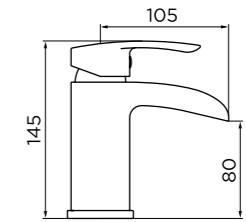

[balham]

9010