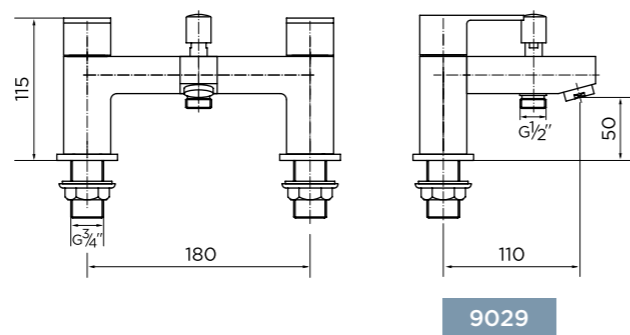

[edgeware]