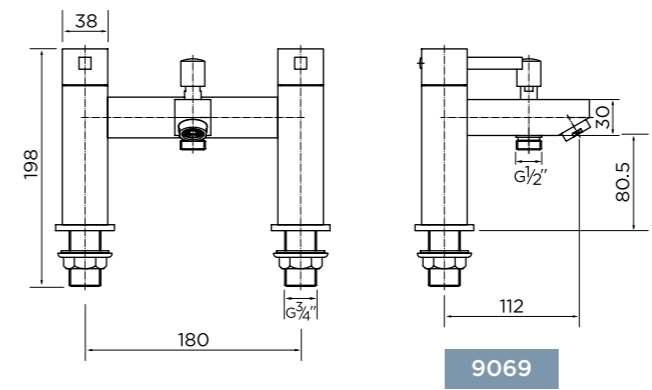

[finsbury]