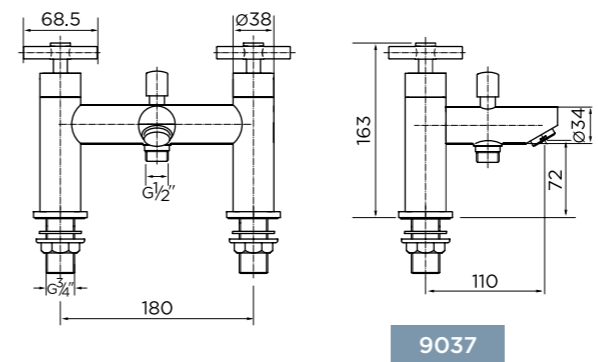

[finchley]