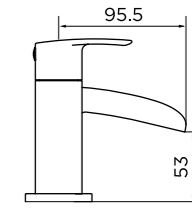

thermostatic bar valves

CODE 9320
Round Bar Valve-1
Operating Pressure 0.5 Bar
£96

CODE 9321
Round Bar Valve-2
Operating Pressure 0.5 Bar
£62

CODE 9322
Cool Touch Valve
Operating Pressure 0.5 Bar
£110

CODE 9323
Square Bar Valve-1
Operating Pressure 0.5 Bar
£97

CODE 9324
Square Bar Valve-2
Operating Pressure 0.5 Bar
£88

CODE 9325
Traditional Valve
Operating Pressure 0.5 Bar
£199

CODE 9304
Bar Valve Easy Fix Kit
£11

9012