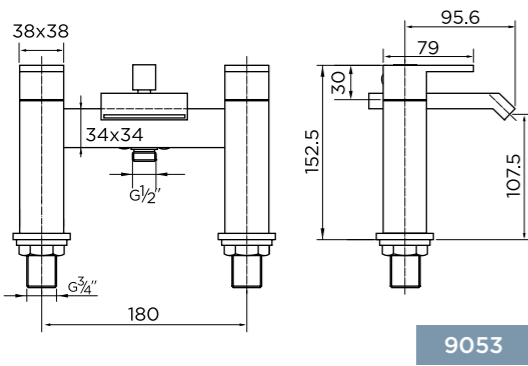

[elsden]

[harlow]

[finsbury]

[sloane]