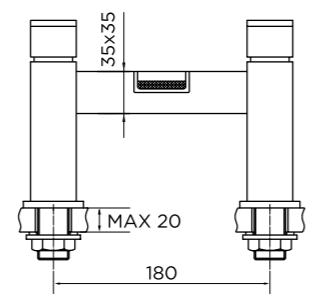

[soho]

9082

[harrow]

2-G1/2"