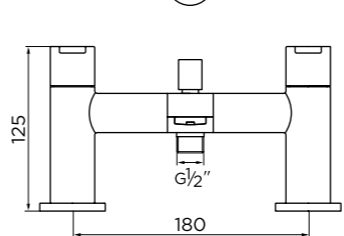

thermostatic bar valves

CODE 9320
Round Bar Valve-1
Operating Pressure 0.5 Bar
£96

CODE 9321
Round Bar Valve-2
Operating Pressure 0.5 Bar
£62

CODE 9322
Cool Touch Valve
Operating Pressure 0.5 Bar
£110

CODE 9323
Square Bar Valve-1
Operating Pressure 0.5 Bar
£97

CODE 9324
Square Bar Valve-2
Operating Pressure 0.5 Bar
£88

CODE 9325
Traditional Valve
Operating Pressure 0.5 Bar
£199

CODE 9304
Bar Valve Easy Fix Kit
£11

9005