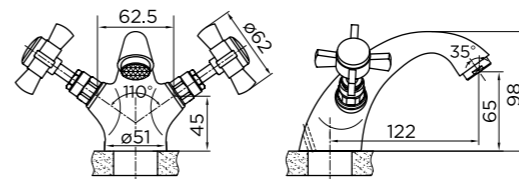

[bayswater]

9129