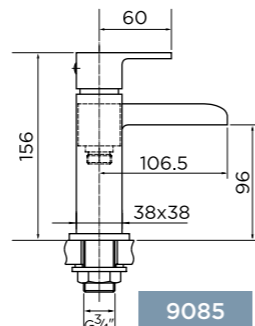

[soho]

9082

9085

9087

[harrow]

2-G1/2"