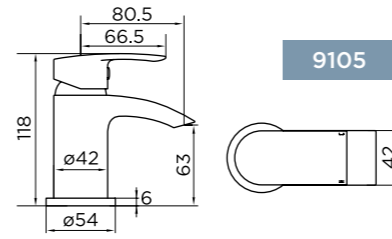

[portobello]

9105