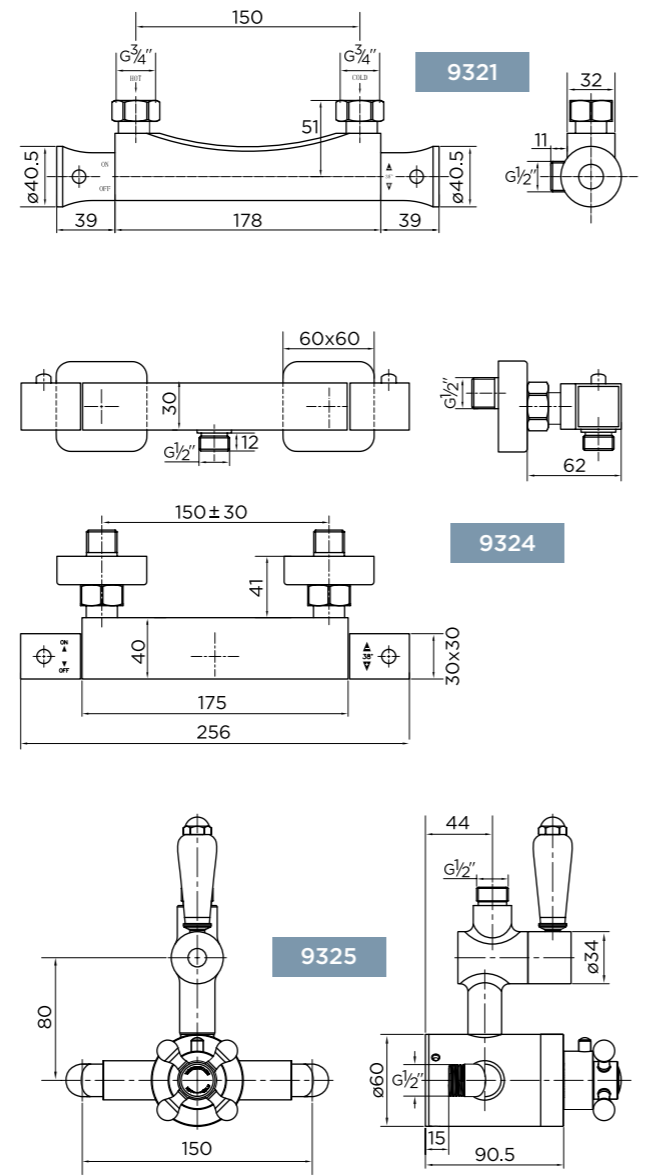

thermostatic bar valves

niagara

Guarantee Information

Niagara guarantees cover all manufacturing defects. This guarantee does not cover damage during fitting or misuse. The guarantee applies only to the original purchasers of the product and is not transferable. All Niagara taps and showers carry a Lifetime Guarantee.

Prices

The prices included within this brochure supercede all previous publications with goods being invoiced at prices ruling on date of dispatch. Prices shown are inclusive of VAT and are subject to alteration without notice.

Errors & Omissions

In the interest of continuing design and development and product improvement, Niagara reserve the right to change colour, designs and product specifications without prior notice. All colours/finishes in this brochure are as accurate as the printing process will allow.

Measurements

All dimensions are in millimetres and are nominal, they are provided as guidance only.

Wastes

Wastes are not supplied with freestanding taps, bath taps, bath fillers and bath shower mixers.

Cleaning Instructions

Clean with a soft cloth and avoid surfactants and heavily perfumed products. Do not use abrasive scrubbing cleaners or equipment for cleaning.