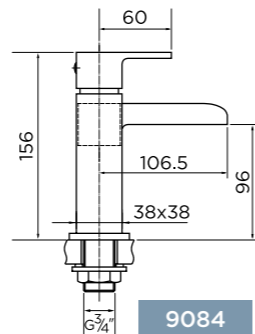

[soho]

9082

9084

[harrow]

2-G1/2"