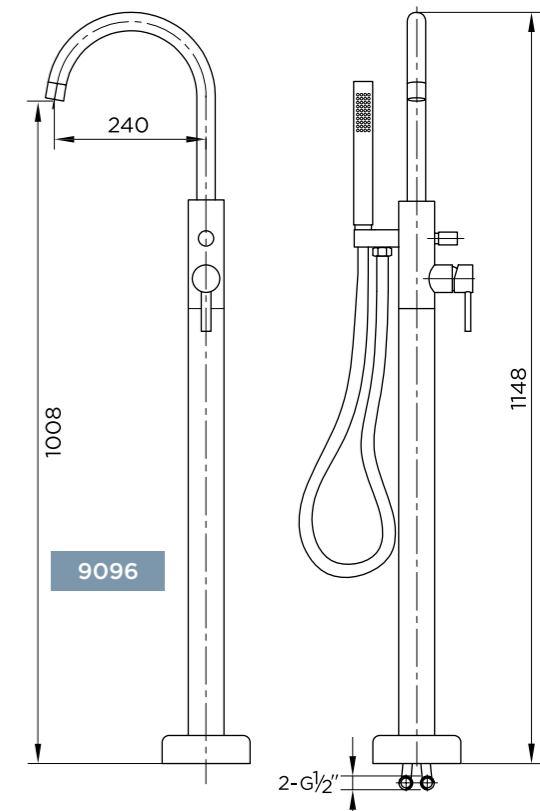

CODE 9330
Round Shower Head 8" (20cm)
£18

[observa]

CODE 9331
Square Shower Head 8" (20cm)
£27

[equate]

CODE 9332
Round Shower Head 8" (20cm) Ultra Thin
£37

[observa]

CODE 9333
Square Shower Head 8" (20cm) Ultra Thin
£47

9084

9085

9087

[harrow]

9091

9090

9094

9095

9092

9093

9096

9097

9098

2-G1/2"

[holborn]

9097