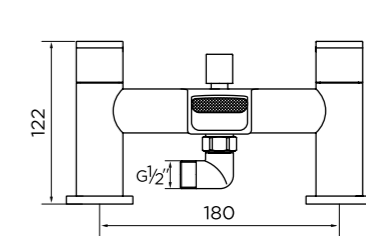

thermostatic bar valves

CODE 9320
Round Bar Valve-1
Operating Pressure 0.5 Bar
£96

CODE 9321
Round Bar Valve-2
Operating Pressure 0.5 Bar
£62

CODE 9322
Cool Touch Valve
Operating Pressure 0.5 Bar
£110

CODE 9323
Square Bar Valve-1
Operating Pressure 0.5 Bar
£97

CODE 9324
Square Bar Valve-2
Operating Pressure 0.5 Bar
£88

CODE 9325
Traditional Valve
Operating Pressure 0.5 Bar
£199

CODE 9304
Bar Valve Easy Fix Kit
£11

9013