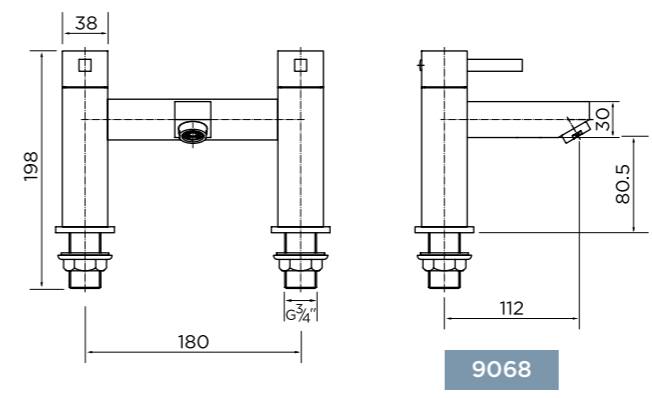

[finsbury]