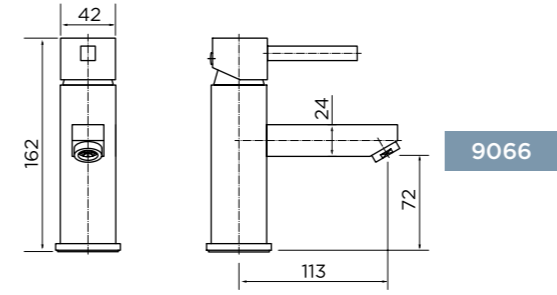

[finsbury]