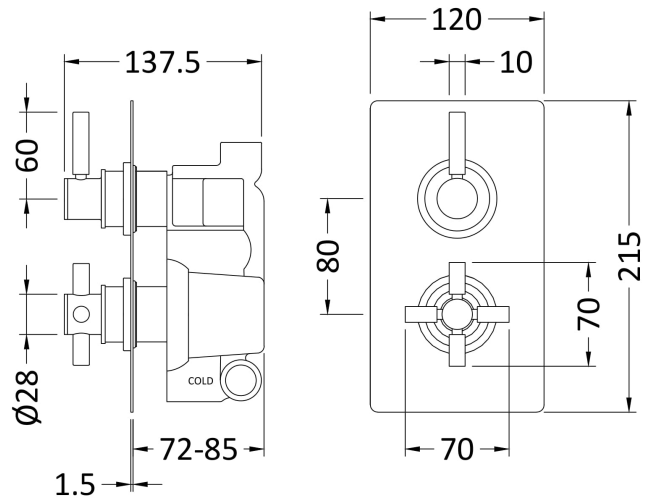

CUSTOMER DATA SHEET - SHOWERS

SALES CODE: A3003V

DESCRIPTION: Tec Pura Twin Conc Therm Valve Rec Plate

PRODUCT DIMENSIONS

Length(mm)	Width (mm)	Height (mm)	Depth (mm)	Nett Wgt Kg
	120	215	137	4.14

PACKAGING DIMENSIONS

Length (mm)	Width (mm)	Depth (mm)	Gross Wgt Kg
250	240	110	4.14

PACKAGING DATA

Box Colour	White Cardboard Box		
Box Qty	1	Label Colour	White Label
Label Size	100 x 50	Label Qty	2

OUTER BOX DIMENSIONS (If Applicable)

Length (mm)	Width (mm)	Height (mm)	Depth (mm)	Gross Wgt Kg
	285	390	550	25
Barcode	5055146128632			

PRODUCT DETAILS

Country of Origin	United Kingdom
Fitting Instruction	Yes
Product Material	Brass/ABS
Mount Type	Wall, Recessed
Outlet Elbow Supplied	No
Easy Clean	Not Applicable
Head Included	No
Handset Included	No
Body Jets Included	No
No of Body Jets	Not Applicable
Operating Pressure (bar)	0.1
Valve/Cartridge Type	1/4 Turn Ceramic Disc

Flow Rates (L/min)	0.1 bar	5.5	0.5 bar	14	1 bar	20	2 bar	29	3 bar	44
TMV2 Approved	No		Approval No.		N/A					
TMV3 Approved	No		Approval No.		N/A					
WRAS Approved	No		Approval No.		N/A					
Head Function	Not Applicable									
Handset Function	Not Applicable									
Body Jet Info	Not Applicable									
Pipe Size	15 mm (1/2" Bsp)									
Pipe Centres	N/A									
Colour/Finish	Chrome									
Hose Included	Not Applicable									
No. of Outlets	1									