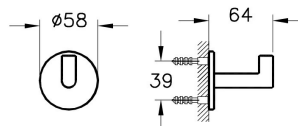

Name	Origin Bathrobe Hook
Collection	Origin
Colour	Brushed Nickel
Designer	Vitra Design Team

Product Code: A4488436

Description

Matt Black

VitrA reserves the right to make changes in products and technical details without prior notice.

All drawings contain the necessary measurements which are subject to standard tolerances. For exact measurements, in particular for customized installation scenarios, it can only be taken from the finished ceramic product.