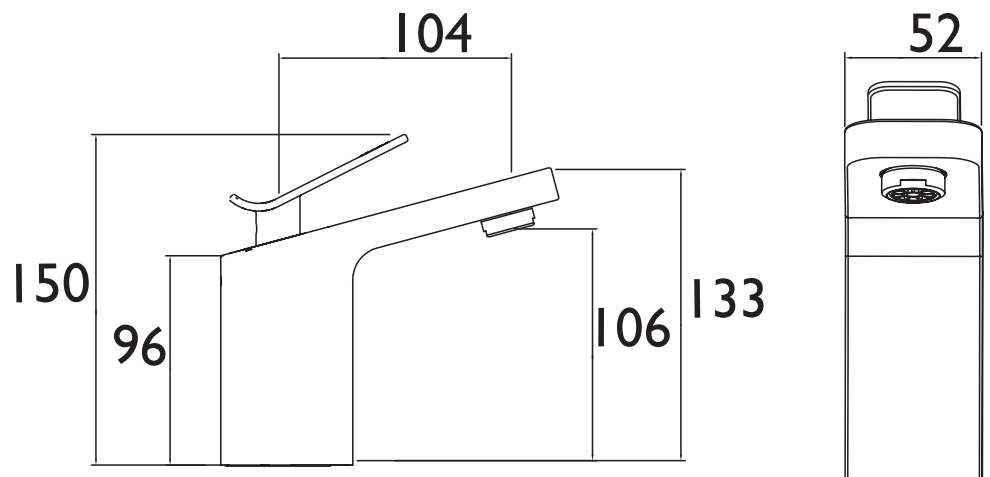

### Specification

Style:	Contemporary
Product Type:	Taps
Main Construction Material:	Brass
Mount Type:	Deck Mounted
Handle Type:	Lever
Connection Inlet:	M16 x 22mm Compression Flexi Tails
Connection Outlet:	N/A
Number of Tap Holes:	1
Valve/Cartridge Type:	45mm Cartridge
Plumbing System Requirements:	All
Working Pressure Range:	Min. 0.3, Max. 5.0
Maximum Hot Water Temperature: °C	65
Maximum Dynamic Pressure: (bar)	5
Maximum Static Pressure: (bar)	10
Flow Type:	Single
Flow Rate: (l/min @ 3 bar)	48.4
Isolation Included:	No

### Dimensions (measurements in mm)