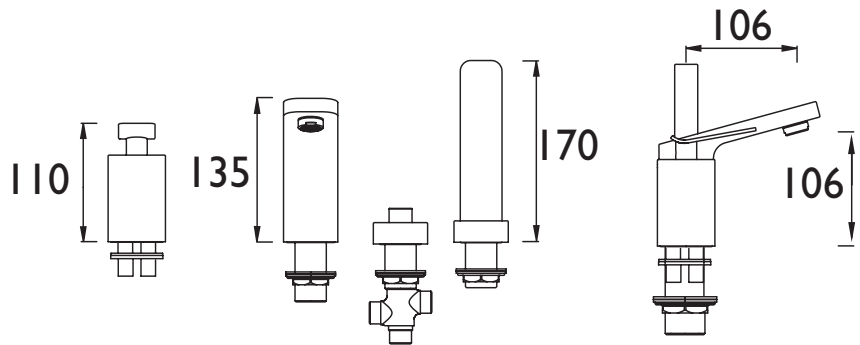

ALP 4HBSM C

ALP Tap Range Alp 4 Hole Bath Shower Mixer Chrome

Features:

- Metal fixing nut
- Supplied with flexi tails
- Rub clean handset and 1.5m hose
- 45mm ceramic cartridge
- Operates at a minimum pressure of 1.0 bar

Product Certifications:

For more products, visit our website:

Specification

Style:	Contemporary
Product Type:	Bath Shower Mixer
Finish/Colour:	Chrome
Main Construction Material:	Body is of Brass Construction
Mount Type:	Deck
Handle Type:	Lever
Connection Inlet:	M16 x 22mm Flexible Tails
Number of Tap Holes Required:	4
Valve/Cartridge Type:	45mm Ceramic Cartridge
Plumbing System Suitability	Suitable for high pressure systems only
Working Pressure Range:	Min. 1.0 bar, Max. 5.0 bar
Maximum Hot Water Temperature: °c	60
Maximum Dynamic Pressure: (bar)	5
Maximum Static Pressure: (bar)	10
Flow Type:	Single Flow
Flow Rate: (l/min @ 3 bar)	18.8
Connection Outlet:	G1/2"
Isolation Included:	No

Dimensions (measurements in mm)

Flow Rates (l/min)

System Pressure (bar)	1	2	3	4	5
Through Handset	10.3	14.9	18.8	21.7	24.1
Through Bath Filler	17.9	25.9	33	37.9	42.3

**TECHNICAL
DATA
SHEET**

BRISTAN
TAPS & SHOWERS