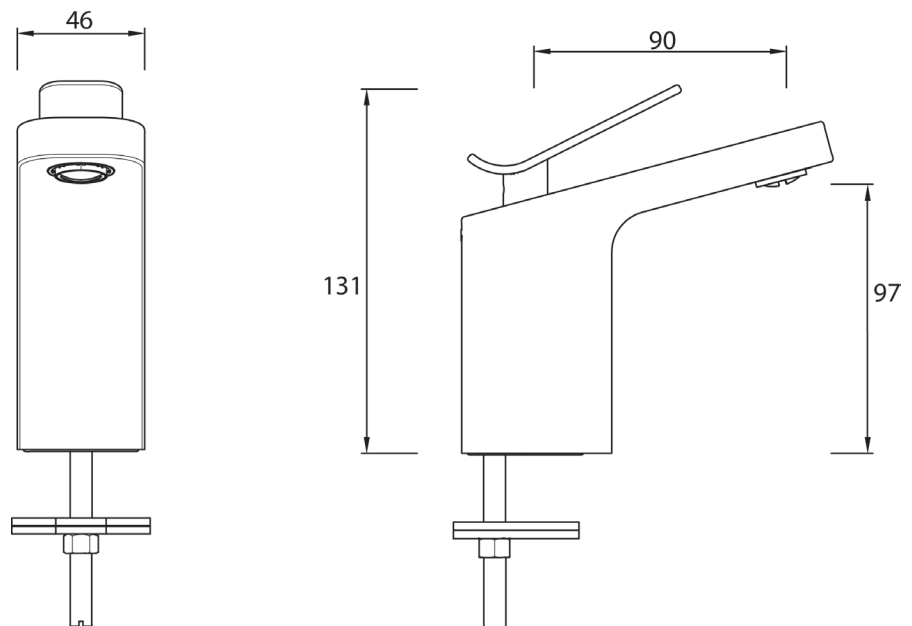

ALP BAS C

ALP Tap Range Alp Basin Mixer Chrome

Features:

- Metal fixing nut
- Supplied with flexi tails
- Ceramic cartridge
- Clicker waste
- Operates at a minimum pressure of 0.3 bar

Specification

Style:	Contemporary
Product Type:	Bathroom Tap
Main Construction Material:	Brass
Mount Type:	Deck Mounted
Handle Type:	Lever
Connection Inlet:	M10 x 15mm Compression Flexi Tails
Connection Outlet:	N/A
Number of Tap Holes:	1
Valve/Cartridge Type:	35mm Ceramic Cartridge
Plumbing System Requirements:	All
Working Pressure Range:	Min 0.3 - Max 5.0 Bar
Maximum Hot Water Temperature: °C	65
Maximum Dynamic Pressure: (bar)	5
Maximum Static Pressure: (bar)	10
Flow Type:	Single
Flow Rate: (l/min @ 3 bar)	21.9
Isolation Included:	No

Product Certifications:

For more products, visit our website:
<http://www.bristan.com>

Dimensions (measurements in mm)

Flow Rates (l/min)

System Pressure (bar)	0.3	0.5	1	2	3	5
ALP BAS C	6.2	8.1	11.8	17.4	21.9	29.3

TECHNICAL DATA SHEET

BRISTAN

TAPS & SHOWERS

D8