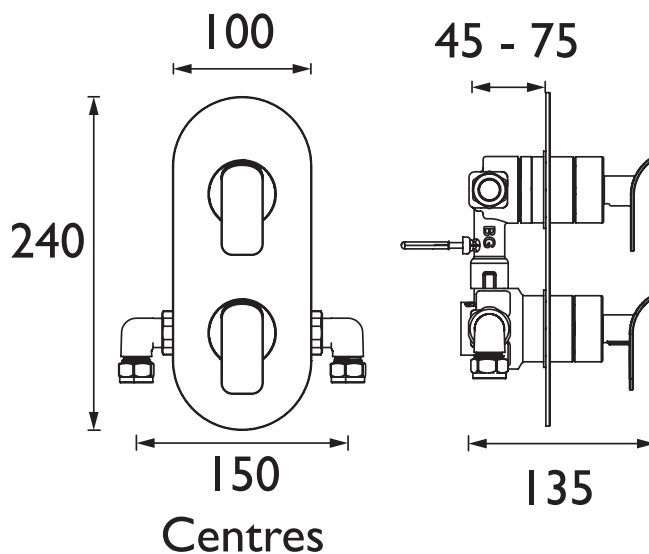

### Features:

- Metal backplate and handles
- Integral two outlet diverter
- Valve will in 35mm cavity space
- Fully serviceable from the front
- Supplied with wall outlet

### Specification

Style:	Contemporary
Finish/Colour:	Chrome Plated
Main Construction Material:	Brass
No of Controls:	2
Shower Type:	Dual Control
Valve/Cartridge Type:	Recessed
Maximum Hot Water Supply Temperature °C:	65
Dynamic Pressure Range: (bar)	5
Maximum Static Pressure: (bar)	10
Plumbing System Suitability:	All Plumbing Systems
Working Pressure Range:	Min. 0.2 bar, Max. 5.0 bar
Flow Rate: (l/min @ 3 bar)	33
Connection Inlet:	1/2" BSP
Connection Outlet:	1/2" BSP
Isolation Valve Included:	No
Check Valve Included:	No

### Dimensions (measurements in mm)

For more products, visit our website:  
<http://www.bristan.com>

### Flow Rates (l/min)

System Pressure (bar)	0.2	0.5	1	2	3	5
Through Handset (mixed)	6.9	12.8	19	27.6	33	42.49

TECHNICAL  
DATA  
SHEET

**BRISTAN**  
TAPS & SHOWERS

D1