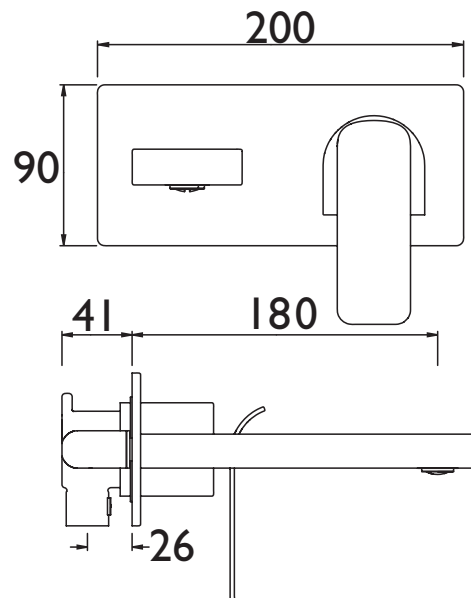

ALP WMBAS C

ALP Tap Range Alp Wall Mounted Basin Mixer Chrome

Features:

- Brass construction
- 35mm cartridge

Product Certifications:

For more products, visit our website:

Specification

Style:	Contemporary
Product Type:	Bathroom Taps
Finish/Colour:	Chrome
Main Construction Material:	Brass
Mount Type:	Wall
Handle Type:	Lever
Connection Inlet:	15mm Compression
Number of Tap Holes Required:	2
Valve/Cartridge Type:	35mm Cartridge
Plumbing System Suitability	All
Working Pressure Range:	Min. 0.2 Bar, Max. 5.0 Bar
Maximum Hot Water Temperature: °c	60
Maximum Dynamic Pressure: (bar)	5
Maximum Static Pressure: (bar)	10
Flow Type:	Single Flow
Flow Rate: (l/min @ 3 bar)	20.1
Connection Outlet:	M24 Flow Straightener
Isolation Included:	No

Dimensions (measurements in mm)

Flow Rates (l/min)

System Pressure (bar)	0.2	0.5	1	2	3	5
ALP WMBAS C	4.8	7.8	11.3	16.1	20.1	25.95

**TECHNICAL
DATA
SHEET**

BRISTAN
TAPS & SHOWERS

D2