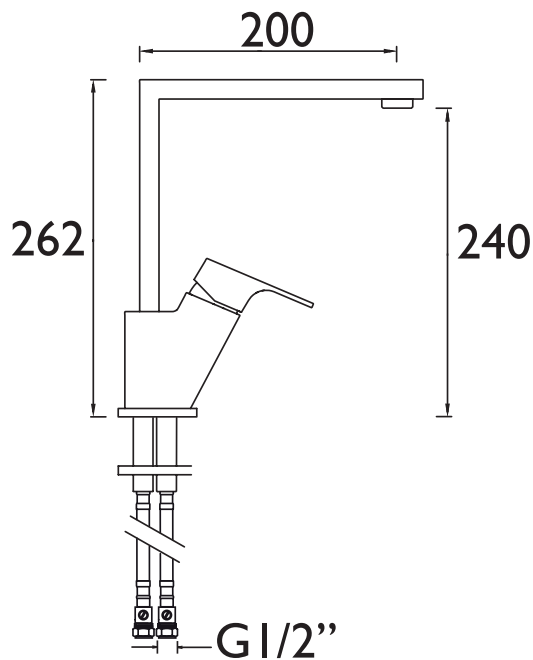

AMR EFSNK C

AMARETTO Tap Range Amaretto Easyfit Sink Mixer Chrome

Specification	
Style:	Contemporary
Product Type:	Kitchen Tap
Finish/Colour:	Chrome
Main Construction Material:	Brass
Mount Type:	Deck Mounted
Handle Type:	Square
Connection Inlet:	M10x400mm x 1/2" BSP Flexi Tails
Number of Tap Holes Required:	1
Valve/Cartridge Type:	35mm Cartridge
Plumbing System Suitability	All Preferable Balanced
Working Pressure Range:	Min 0.4bar Max 5.0 bar
Maximum Hot Water Temperature: °c	65
Maximum Dynamic Pressure: (bar)	5
Maximum Static Pressure: (bar)	10
Flow Type:	Single
Flow Rate: (l/min @ 3 bar)	19.8
Connection Outlet:	N/A
Isolation Included:	Y

Features:

- Metal Backnuts
- Ceramic Disc
- Easyfit

Product Certifications:

Dimensions (measurements in mm)

For more products, visit our website:

Flow Rates (l/min)						
System Pressure (bar)	0.4	0.5	1	2	3	5
AMR EFSNK C	7.2	8	11.4	16.1	19.8	25.6

TECHNICAL
DATA
SHEET

BRISTAN
TAPS & SHOWERS

D2