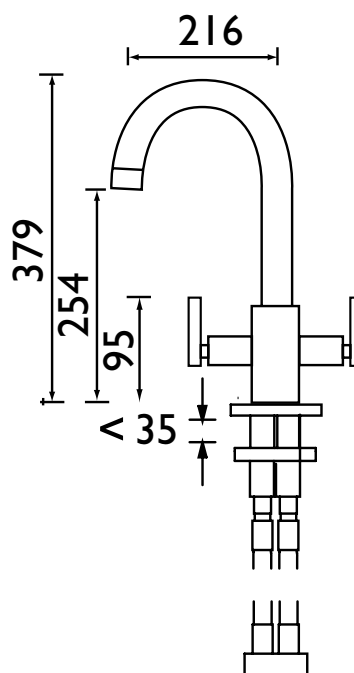

## ARTISAN Tap Range Artisan Easyfit Sink Mixer Brushed Nickel

Specification	
Style:	Contemporary
Product Type:	Kitchen Taps
Finish/Colour:	Brushed Nickel
Main Construction Material:	Brass
Mount Type:	Deck Mounted
Handle Type:	Lever
Connection Inlet:	G1/2"
Number of Tap Holes Required:	1
Valve/Cartridge Type:	1/4 Turn CD Valves
Plumbing System Suitability	Suitable for all plumbing systems
Working Pressure Range:	Min. 0.3bar Max 5.0bar
Maximum Hot Water Temperature: °c	65
Maximum Dynamic Pressure: (bar)	5
Maximum Static Pressure: (bar)	10
Flow Type:	Single
Flow Rate: (l/min @ 3 bar)	36.1
Connection Outlet:	N/A
Isolation Included:	Yes

### Dimensions (measurements in mm)

Flow Rates (l/min)						
System Pressure (bar)	0.3	0.5	1	2	3	5
AR SNK EF BN	10.7	14.1	19.9	29.3	36.1	46.5

TECHNICAL  
DATA  
SHEET

**BRISTAN**  
TAPS & SHOWERS

D2