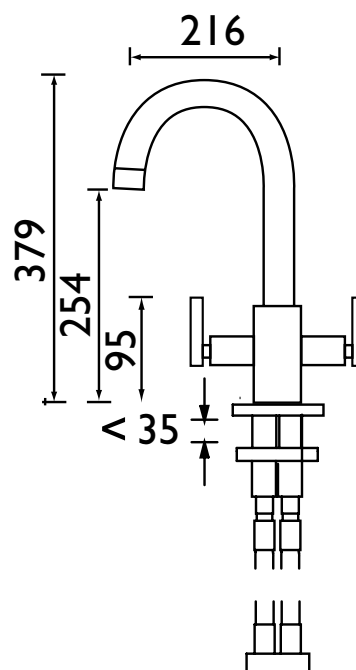

AR SNK EF C

ARTISAN Tap Range Artisan Easyfit Sink Mixer Chrome

Specification	
Style:	Contemporary
Product Type:	Kitchen Taps
Finish/Colour:	Chrome
Main Construction Material:	Brass
Mount Type:	Deck Mounted
Handle Type:	Lever
Connection Inlet:	G1/2"
Number of Tap Holes Required:	1
Valve/Cartridge Type:	1/4 Turn CD Valves
Plumbing System Suitability	Suitable for all plumbing systems
Working Pressure Range:	Min. 0.3bar Max 5.0bar
Maximum Hot Water Temperature: °c	65
Maximum Dynamic Pressure: (bar)	5
Maximum Static Pressure: (bar)	10
Flow Type:	Single
Flow Rate: (l/min @ 3 bar)	36.1
Connection Outlet:	N/A
Isolation Included:	Yes

Features:

- Metal Backnuts
- Ceramic Disc
- Easyfit

Product Certifications:

Dimensions (measurements in mm)

For more products, visit our website:

Flow Rates (l/min)						
System Pressure (bar)	0.3	0.5	1	2	3	5
AR SNK EF BN	10.7	14.1	19.9	29.3	36.1	46.5

TECHNICAL
DATA
SHEET

BRISTAN
TAPS & SHOWERS

D2