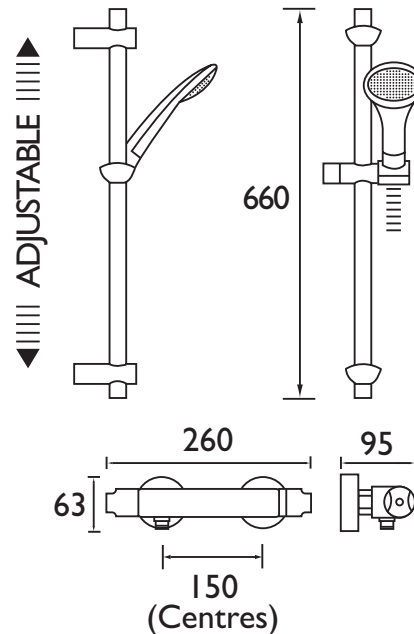

### Specification

|  |                          |
|--|--------------------------|
| Style:                                   | Contemporary             |
| Finish/Colour:                           | Chrome                   |
| Main Construction Material:              | Brass                    |
| No of Controls:                          | 2                        |
| Shower Type:                             | Bar Shower               |
| Shower Head Type:                        | Multi-Function Handset   |
| Valve/Cartridge Type:                    | Exposed                  |
| Maximum Hot Water Supply Temperature °C: | 60°C - Pre-set to 38°C   |
| Dynamic Pressure Range: (bar)            | 5                        |
| Maximum Static Pressure: (bar)           | 10                       |
| Plumbing System Suitability:             | All                      |
| Working Pressure Range:                  | Min 0.1 Bar, Max 5.0 Bar |
| Flow Rate: (l/min @ 3 bar)               | 26.8                     |
| Connection Inlet:                        | 15mm compression         |
| Connection Outlet:                       | G 1/2" BSP               |
| Isolation Valve Included:                | No                       |
| Check Valve Included:                    | Yes                      |

### Dimensions (measurements in mm)