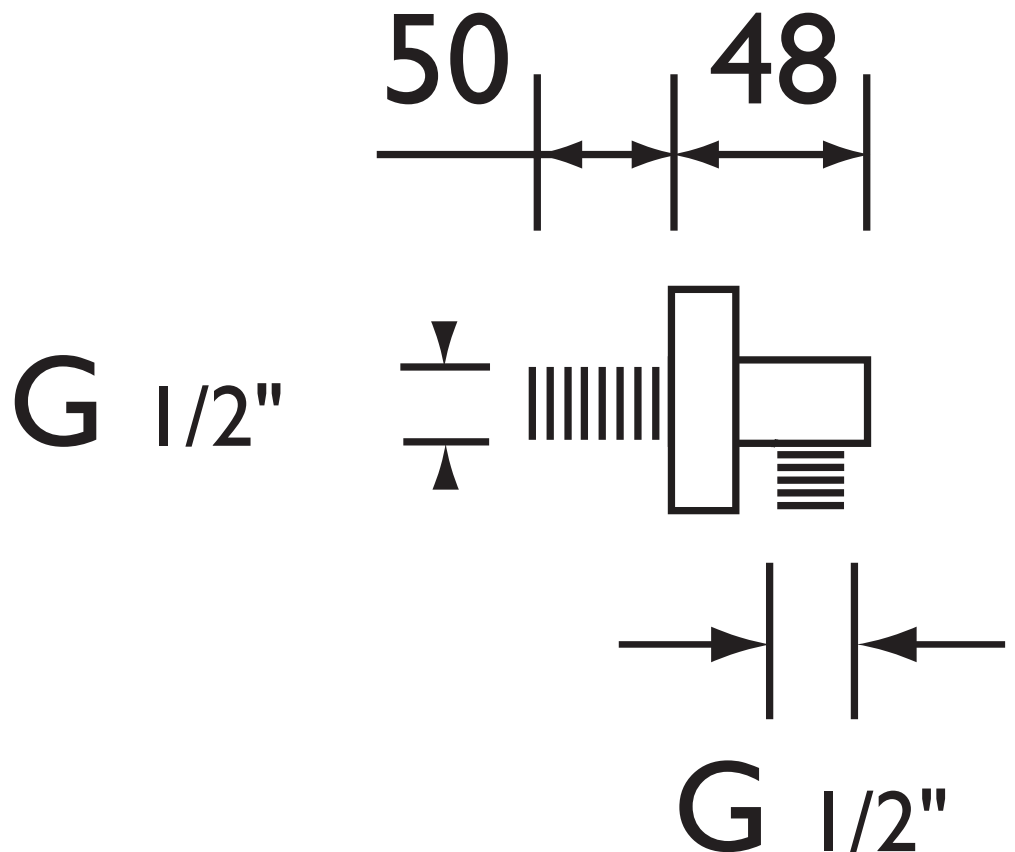

ARM WOSQ01 C

Accessories
Shower Wall Outlet Square Chrome

Specification

Main Construction Material:	ABS
Connection Inlet:	G 1/2"
Connection Outlet:	G 1/2"
Contemporary or Traditional:	Contemporary
Finish Colour:	Chrome
Isolation Included:	No
Left or Right Handed:	Both
Rub Clean Handset:	N/A

Features:

- Metal Backnut
- Chrome plated BS EN 248

Product Certifications:

For more products, visit our website:
<http://www.bristan.com>

Dimensions (measurements in mm)

TECHNICAL
DATA
SHEET

BRISTAN
TAPS & SHOWERS