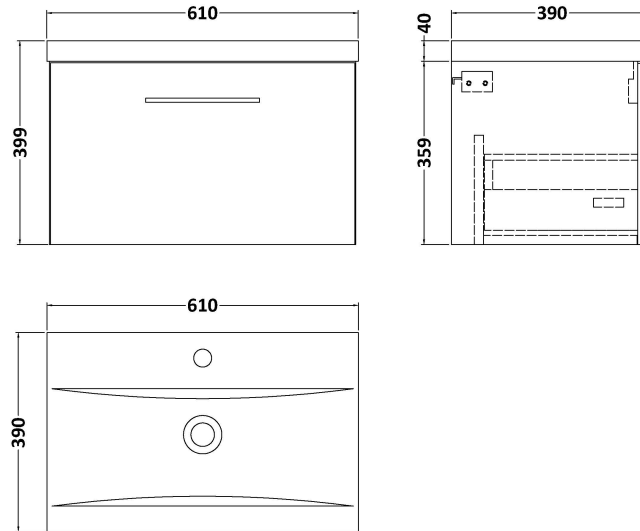

Sales Code: ARN522A

Description: 600 Wh 1-Drawer Vanity & Basin 1

Packaging Details

Barcode: 5056462667645

Sales Code: NVF522N

Description: 600 Single Drawer Unit (365 Deep)

Product Dimensions

Height (mm):	359
Width (mm):	600
Depth (mm):	383
Nett Weight (kg):	13

Packaging Dimensions

Height (mm):	391
Width (mm):	632
Depth (mm):	391
Gross Weight (kg):	13.5

Packaging Data

Box Colour:	Brown Cardboard Box
Box Qty:	1
Label Size:	100 x 50
Label Colour:	White Label
Label Qty:	2

Sales Code: NVM013

Description: 600 Mid-Edged Basin 1 Th

Product Dimensions

Height (mm):	180
Width (mm):	610
Depth (mm):	390
Nett Weight (kg):	11

Packaging Dimensions

Height (mm):	200
Width (mm):	410
Depth (mm):	630
Gross Weight (kg):	11

Packaging Data

Box Colour:	Brown Cardboard Box - Printed
Box Qty:	1
Label Size:	100 x 50
Label Colour:	White Label
Label Qty:	2

Outer Box Dimensions (If Applicable)

Height (mm):	
Width (mm):	
Depth (mm):	
Gross Weight (kg):	
Barcode:	5055369043415