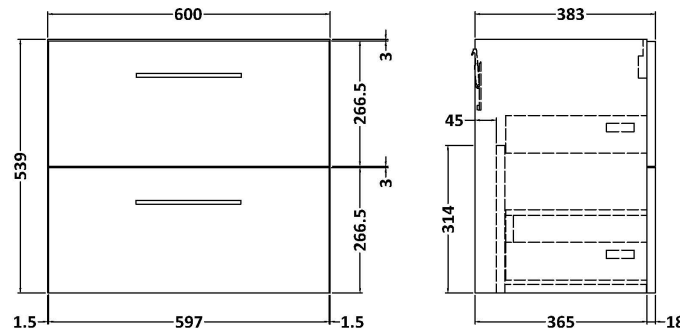

Sales Code: ARN524A

Description: 600 Wh 2-Drawer Vanity & Basin 1

Packaging Details

Barcode: 5056462668482

Sales Code: NVF524N

Description: 600 Wh 2-Drawer Unit (365 Deep)

Product Dimensions

Height (mm):	539
Width (mm):	600
Depth (mm):	383
Nett Weight (kg):	21.5

Packaging Dimensions

Height (mm):	560
Width (mm):	520
Depth (mm):	405
Gross Weight (kg):	22

Packaging Data

Box Colour:	Brown Cardboard Box
Box Qty:	1
Label Size:	100 x 50
Label Colour:	White Label
Label Qty:	2

Sales Code: NVM013

Description: 600 Mid-Edged Basin 1 Th

Product Dimensions

Height (mm):	180
Width (mm):	610
Depth (mm):	390
Nett Weight (kg):	11

Packaging Dimensions

Height (mm):	200
Width (mm):	410
Depth (mm):	630
Gross Weight (kg):	11

Packaging Data

Box Colour:	Brown Cardboard Box - Printed
Box Qty:	1
Label Size:	100 x 50
Label Colour:	White Label
Label Qty:	2

Outer Box Dimensions (If Applicable)

Height (mm):	
Width (mm):	
Depth (mm):	
Gross Weight (kg):	
Barcode:	5055369043415