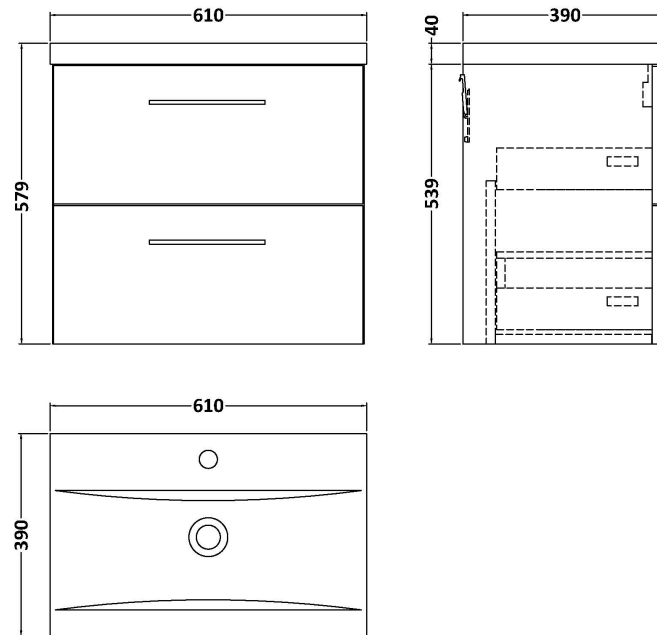

Sales Code: ARN524A

Description: 600 Wh 2-Drawer Vanity & Basin 1

Packaging Details

Barcode: 5056462668482

Sales Code: NVF524N

Description: 600 Wh 2-Drawer Unit (365 Deep)

Product Dimensions

Height (mm):	539
Width (mm):	600
Depth (mm):	383
Nett Weight (kg):	21.5

Packaging Dimensions

Height (mm):	560
Width (mm):	520
Depth (mm):	405
Gross Weight (kg):	22

Packaging Data

Box Colour:	Brown Cardboard Box
Box Qty:	1
Label Size:	100 x 50
Label Colour:	White Label
Label Qty:	2

Outer Box Dimensions (If Applicable)

Height (mm):	
Width (mm):	
Depth (mm):	
Gross Weight (kg):	
Barcode:	5056462660295

Product Details

Country of Origin:	United Kingdom
Fitting Instruction:	No
CE & UKCA:	N/A
FSC Certified Materials:	Yes
Colour:	Anthracite Woodgrain
Construction Method:	Cam & Wood Dowel
Construction Type:	Rigid
Cabinet Finish:	MFC Textured Woodgrain
Fascia Finish:	MFC Textured Woodgrain
Cabinet Thickness (mm):	18
Fascia Thickness (mm):	18
Drawer Included:	Yes
Drawer Type:	80mm High Metal S/C Inc Galler
No of Shelves:	0
Hinge Type:	Not Applicable
Hinge Included:	Not Applicable
Adjustable Legs:	No, Not Required
Fixings Included:	Yes
Handle Style:	Contemporary
Waste Shroud:	Yes
Handle Included:	Yes, Supplied
Handle Type:	D-Shape

Sales Code: NVM013

Description: 600 Mid-Edged Basin 1 Th

Product Dimensions

Height (mm):	180
Width (mm):	610
Depth (mm):	390
Nett Weight (kg):	11

Packaging Dimensions

Height (mm):	200
Width (mm):	410
Depth (mm):	630
Gross Weight (kg):	11