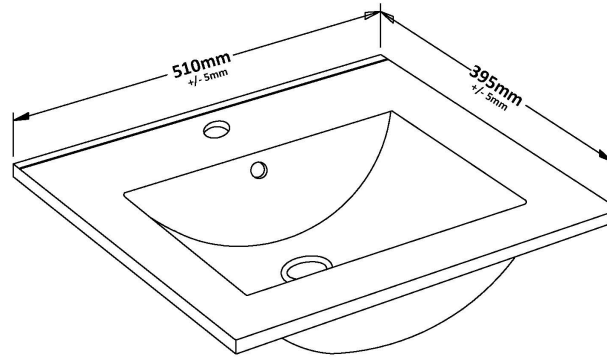

Packaging Dimensions

Height (mm):	560
Width (mm):	520
Depth (mm):	405
Gross Weight (kg):	18

Packaging Data

Box Colour:	Brown Cardboard Box
Box Qty:	1
Label Size:	100 x 50
Label Colour:	White Label
Label Qty:	2

Outer Box Dimensions (If Applicable)

Height (mm):	
Width (mm):	
Depth (mm):	
Gross Weight (kg):	
Barcode:	5055275825457

Product Details

Country of Origin:	United Kingdom
Fitting Instruction:	No
CE Certification:	N/A
FSC Certified Materials:	Yes
Colour:	Brown Grey Avola
Construction Method:	Cam & Wood Dowel
Construction Type:	Rigid
Cabinet Finish:	MFC Textured Woodgrain
Fascia Finish:	MFC Textured Woodgrain
Cabinet Thickness (mm):	18
Fascia Thickness (mm):	18
Drawer Included:	Yes
Drawer Type:	80mm High Metal Softclose
No of Shelves:	0
Hinge Type:	Not Applicable
Hinge Included:	Not Applicable
Adjustable Legs:	No, Not Required
Fixings Included:	Yes
Handle Style:	Contemporary
Waste Shroud:	Yes
Handle Included:	Yes, Supplied
Handle Type:	D-Shape

Sales Code: NVM001

Description: 500mm Minimalist Basin 1Th

Product Dimensions

Height (mm):	170
Width (mm):	500
Depth (mm):	390
Nett Weight (kg):	9

Packaging Dimensions

Height (mm):	400
Width (mm):	520
Depth (mm):	200
Gross Weight (kg):	9

Packaging Data

Box Colour:	Brown Cardboard Box
Box Qty:	1
Label Size:	105 x 50
Label Colour:	White Label
Label Qty:	1

Outer Box Dimensions (If Applicable)

Height (mm):	
Width (mm):	
Depth (mm):	
Gross Weight (kg):	
Barcode:	5055275828670