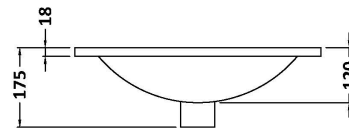

Packaging Dimensions

Height (mm):	560
Width (mm):	520
Depth (mm):	405
Gross Weight (kg):	18

Packaging Data

Box Colour:	Brown Cardboard Box
Box Qty:	1
Label Size:	100 x 50
Label Colour:	White Label
Label Qty:	2

Outer Box Dimensions (If Applicable)

Height (mm):	
Width (mm):	
Depth (mm):	
Gross Weight (kg):	
Barcode:	5055275825457

Product Details

Country of Origin:	United Kingdom
Fitting Instruction:	No
CE Certification:	N/A
FSC Certified Materials:	Yes
Colour:	Brown Grey Avola
Construction Method:	Cam & Wood Dowel
Construction Type:	Rigid
Cabinet Finish:	MFC Textured Woodgrain
Fascia Finish:	MFC Textured Woodgrain
Cabinet Thickness (mm):	18
Fascia Thickness (mm):	18
Drawer Included:	Yes
Drawer Type:	80mm High Metal Softclose
No of Shelves:	0
Hinge Type:	Not Applicable
Hinge Included:	Not Applicable
Adjustable Legs:	No, Not Required
Fixings Included:	Yes
Handle Style:	Contemporary
Waste Shroud:	Yes
Handle Included:	Yes, Supplied
Handle Type:	D-Shape

Sales Code: NVM001

Description: 500mm Minimalist Basin 1Th

Product Dimensions

Height (mm):	170
Width (mm):	500
Depth (mm):	390
Nett Weight (kg):	9

Packaging Dimensions

Height (mm):	400
Width (mm):	520
Depth (mm):	200
Gross Weight (kg):	9

Packaging Data

Box Colour:	Brown Cardboard Box
Box Qty:	1
Label Size:	105 x 50
Label Colour:	White Label
Label Qty:	1

Outer Box Dimensions (If Applicable)

Height (mm):	
Width (mm):	
Depth (mm):	
Gross Weight (kg):	
Barcode:	5055275828670