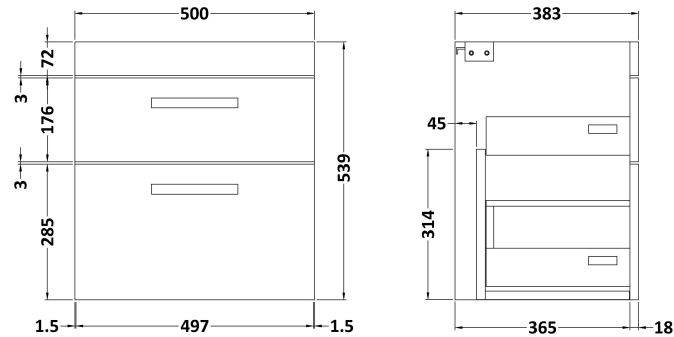

Sales Code: ATH018B

Description: 500 Wh 2-Drawer Vanity & Basin 2

Packaging Details

Barcode: 5056211800095

Sales Code: MOD592

Description: 500 Wall Hung 2-Drawer Basin Unit

Product Dimensions

Height (mm):	538
Width (mm):	500
Depth (mm):	383
Nett Weight (kg):	17.5

Packaging Dimensions

Height (mm):	560
Width (mm):	520
Depth (mm):	405
Gross Weight (kg):	18

Packaging Data

Box Colour:	Brown Cardboard Box
Box Qty:	1
Label Size:	100 x 50
Label Colour:	White Label
Label Qty:	2

Sales Code: NVM001

Description: 500mm Minimalist Basin 1Th

Product Dimensions

Height (mm):	170
Width (mm):	500
Depth (mm):	390
Nett Weight (kg):	9

Packaging Dimensions

Height (mm):	400
Width (mm):	520
Depth (mm):	200
Gross Weight (kg):	9

Packaging Data

Box Colour:	Brown Cardboard Box
Box Qty:	1
Label Size:	105 x 50
Label Colour:	White Label
Label Qty:	1

Outer Box Dimensions (If Applicable)

Height (mm):	
Width (mm):	
Depth (mm):	
Gross Weight (kg):	
Barcode:	5055275828670