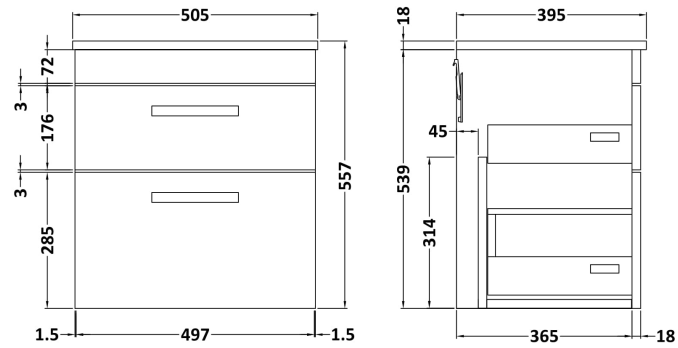

Sales Code: ATH018B

Description: 500 Wh 2-Drawer Vanity & Basin 2

Packaging Details

Barcode: 5056211800095

Sales Code: MOD592

Description: 500 Wall Hung 2-Drawer Basin Unit

Product Dimensions

Height (mm):	538
Width (mm):	500
Depth (mm):	383
Nett Weight (kg):	17.5

Packaging Dimensions

Height (mm):	560
Width (mm):	520
Depth (mm):	405
Gross Weight (kg):	18

Packaging Data

Box Colour:	Brown Cardboard Box
Box Qty:	1
Label Size:	100 x 50
Label Colour:	White Label
Label Qty:	2

Outer Box Dimensions (If Applicable)

Height (mm):	
Width (mm):	
Depth (mm):	
Gross Weight (kg):	
Barcode:	5055275825457

Product Details

Country of Origin:	United Kingdom
Fitting Instruction:	No
CE Certification:	N/A
FSC Certified Materials:	Yes
Colour:	Brown Grey Avola
Construction Method:	Cam & Wood Dowel
Construction Type:	Rigid
Cabinet Finish:	MFC Textured Woodgrain
Fascia Finish:	MFC Textured Woodgrain
Cabinet Thickness (mm):	18
Fascia Thickness (mm):	18
Drawer Included:	Yes
Drawer Type:	80mm High Metal Softclose
No of Shelves:	0
Hinge Type:	Not Applicable
Hinge Included:	Not Applicable
Adjustable Legs:	No, Not Required
Fixings Included:	Yes
Handle Style:	Contemporary
Waste Shroud:	Yes
Handle Included:	Yes, Supplied
Handle Type:	D-Shape

Sales Code: NVM001

Description: 500mm Minimalist Basin 1Th

Product Dimensions

Height (mm):	170
Width (mm):	500
Depth (mm):	390
Nett Weight (kg):	9

Packaging Dimensions

Height (mm):	400
Width (mm):	520
Depth (mm):	200
Gross Weight (kg):	9