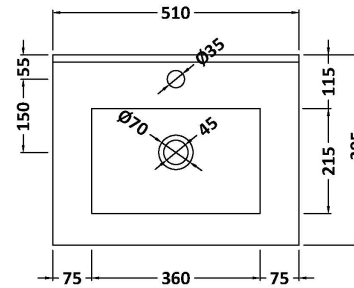

Packaging Dimensions

Height (mm):	560
Width (mm):	520
Depth (mm):	405
Gross Weight (kg):	18

Packaging Data

Box Colour:	Brown Cardboard Box
Box Qty:	1
Label Size:	100 x 50
Label Colour:	White Label
Label Qty:	2

Outer Box Dimensions (If Applicable)

Height (mm):	
Width (mm):	
Depth (mm):	
Gross Weight (kg):	
Barcode:	5055275825457

Product Details

Country of Origin:	United Kingdom
Fitting Instruction:	No
CE Certification:	N/A
FSC Certified Materials:	Yes
Colour:	Brown Grey Avola
Construction Method:	Cam & Wood Dowel
Construction Type:	Rigid
Cabinet Finish:	MFC Textured Woodgrain
Fascia Finish:	MFC Textured Woodgrain
Cabinet Thickness (mm):	18
Fascia Thickness (mm):	18
Drawer Included:	Yes
Drawer Type:	80mm High Metal Softclose
No of Shelves:	0
Hinge Type:	Not Applicable
Hinge Included:	Not Applicable
Adjustable Legs:	No, Not Required
Fixings Included:	Yes
Handle Style:	Contemporary
Waste Shroud:	Yes
Handle Included:	Yes, Supplied
Handle Type:	D-Shape

Sales Code: NVM001

Description: 500mm Minimalist Basin 1Th

Product Dimensions

Height (mm):	170
Width (mm):	500
Depth (mm):	390
Nett Weight (kg):	9

Packaging Dimensions

Height (mm):	400
Width (mm):	520
Depth (mm):	200
Gross Weight (kg):	9

Packaging Data

Box Colour:	Brown Cardboard Box
Box Qty:	1
Label Size:	105 x 50
Label Colour:	White Label
Label Qty:	1

Outer Box Dimensions (If Applicable)

Height (mm):	
Width (mm):	
Depth (mm):	
Gross Weight (kg):	
Barcode:	5055275828670