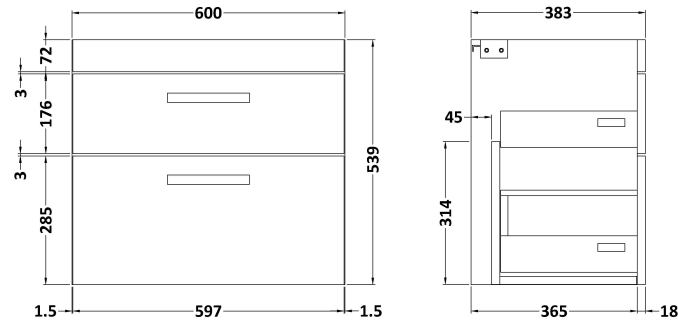

Sales Code: ATH046A

Description: 600 Wh 2-Drawer Vanity & Basin 1

Packaging Details

Barcode: 5055275899656

Sales Code: MOD593

Description: 600 Wall Hung 2-Drawer Basin Unit

Product Dimensions

Height (mm):	538
Width (mm):	600
Depth (mm):	383
Nett Weight (kg):	20.5

Packaging Dimensions

Height (mm):	560
Width (mm):	620
Depth (mm):	405
Gross Weight (kg):	21

Packaging Data

Box Colour:	Brown Cardboard Box
Box Qty:	1
Label Size:	100 x 50
Label Colour:	White Label
Label Qty:	2

Outer Box Dimensions (If Applicable)

Height (mm):	
Width (mm):	
Depth (mm):	
Gross Weight (kg):	
Barcode:	5055275825617

Product Details

Country of Origin:	United Kingdom
Fitting Instruction:	No
CE Certification:	N/A
FSC Certified Materials:	Yes
Colour:	Brown Grey Avola
Construction Method:	Cam & Wood Dowel
Construction Type:	Rigid
Cabinet Finish:	MFC Textured Woodgrain
Fascia Finish:	MFC Textured Woodgrain
Cabinet Thickness (mm):	18
Fascia Thickness (mm):	18
Drawer Included:	Yes
Drawer Type:	80mm High Metal Softclose
No of Shelves:	0
Hinge Type:	Not Applicable
Hinge Included:	Not Applicable
Adjustable Legs:	No, Not Required
Fixings Included:	Yes
Handle Style:	Contemporary
Waste Shroud:	Yes
Handle Included:	Yes, Supplied
Handle Type:	D-Shape

Sales Code: NVM013

Description: 600 Mid-Edged Basin 1 Th

Product Dimensions

Height (mm):	180
Width (mm):	610
Depth (mm):	390
Nett Weight (kg):	11

Packaging Dimensions

Height (mm):	200
Width (mm):	410
Depth (mm):	630
Gross Weight (kg):	11