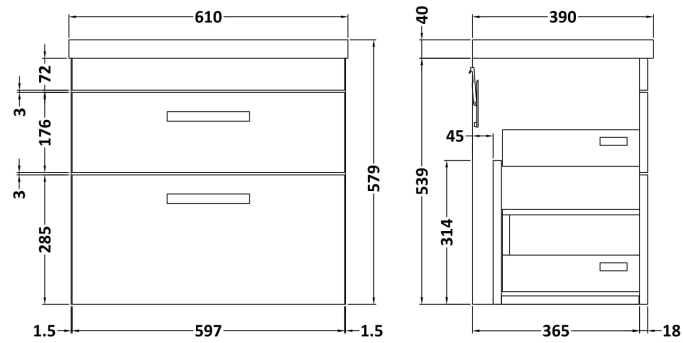

Sales Code: ATH046A

Description: 600 Wh 2-Drawer Vanity & Basin 1

Packaging Details

Barcode: 5055275899656

Sales Code: MOD593

Description: 600 Wall Hung 2-Drawer Basin Unit

Product Dimensions

Height (mm):	538
Width (mm):	600
Depth (mm):	383
Nett Weight (kg):	20.5

Packaging Dimensions

Height (mm):	560
Width (mm):	620
Depth (mm):	405
Gross Weight (kg):	21

Packaging Data

Box Colour:	Brown Cardboard Box
Box Qty:	1
Label Size:	100 x 50
Label Colour:	White Label
Label Qty:	2

Outer Box Dimensions (If Applicable)

Height (mm):	
Width (mm):	
Depth (mm):	
Gross Weight (kg):	
Barcode:	5055275825617

Product Details

Country of Origin:	United Kingdom
Fitting Instruction:	No
CE Certification:	N/A
FSC Certified Materials:	Yes
Colour:	Brown Grey Avola
Construction Method:	Cam & Wood Dowel
Construction Type:	Rigid
Cabinet Finish:	MFC Textured Woodgrain
Fascia Finish:	MFC Textured Woodgrain
Cabinet Thickness (mm):	18
Fascia Thickness (mm):	18
Drawer Included:	Yes
Drawer Type:	80mm High Metal Softclose
No of Shelves:	0
Hinge Type:	Not Applicable
Hinge Included:	Not Applicable
Adjustable Legs:	No, Not Required
Fixings Included:	Yes
Handle Style:	Contemporary
Waste Shroud:	Yes
Handle Included:	Yes, Supplied
Handle Type:	D-Shape

Sales Code: NVM013

Description: 600 Mid-Edged Basin 1 Th

Product Dimensions

Height (mm):	180
Width (mm):	610
Depth (mm):	390
Nett Weight (kg):	11

Packaging Dimensions

Height (mm):	200
Width (mm):	410
Depth (mm):	630
Gross Weight (kg):	11