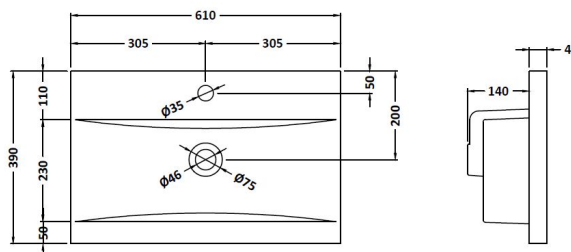

Packaging Dimensions

Height (mm):	560
Width (mm):	620
Depth (mm):	405
Gross Weight (kg):	21

Packaging Data

Box Colour:	Brown Cardboard Box
Box Qty:	1
Label Size:	100 x 50
Label Colour:	White Label
Label Qty:	2

Outer Box Dimensions (If Applicable)

Height (mm):	
Width (mm):	
Depth (mm):	
Gross Weight (kg):	
Barcode:	5055275825617

Product Details

Country of Origin:	United Kingdom
Fitting Instruction:	No
CE Certification:	N/A
FSC Certified Materials:	Yes
Colour:	Brown Grey Avola
Construction Method:	Cam & Wood Dowel
Construction Type:	Rigid
Cabinet Finish:	MFC Textured Woodgrain
Fascia Finish:	MFC Textured Woodgrain
Cabinet Thickness (mm):	18
Fascia Thickness (mm):	18
Drawer Included:	Yes
Drawer Type:	80mm High Metal Softclose
No of Shelves:	0
Hinge Type:	Not Applicable
Hinge Included:	Not Applicable
Adjustable Legs:	No, Not Required
Fixings Included:	Yes
Handle Style:	Contemporary
Waste Shroud:	Yes
Handle Included:	Yes, Supplied
Handle Type:	D-Shape

Sales Code: NVM013

Description: 600 Mid-Edged Basin 1 Th

Product Dimensions

Height (mm):	180
Width (mm):	610
Depth (mm):	390
Nett Weight (kg):	11

Packaging Dimensions

Height (mm):	200
Width (mm):	410
Depth (mm):	630
Gross Weight (kg):	11

Packaging Data

Box Colour:	Brown Cardboard Box - Printed
Box Qty:	1
Label Size:	100 x 50
Label Colour:	White Label
Label Qty:	2

Outer Box Dimensions (If Applicable)

Height (mm):	
Width (mm):	
Depth (mm):	
Gross Weight (kg):	
Barcode:	5055369043415