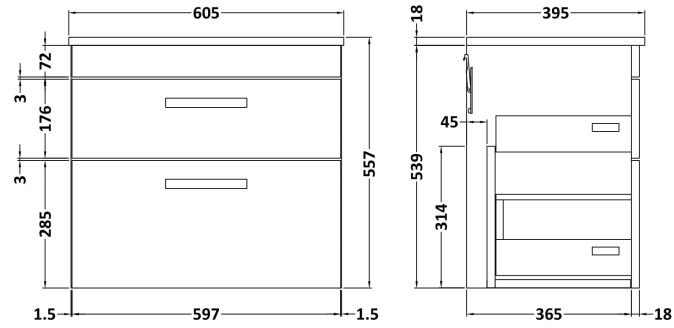

Sales Code: ATH046B

Description: 600 Wh 2-Drawer Vanity & Basin 2

Packaging Details

Barcode: 5056211800378

Sales Code: MOD593

Description: 600 Wall Hung 2-Drawer Basin Unit

Product Dimensions

Height (mm):	538
Width (mm):	600
Depth (mm):	383
Nett Weight (kg):	20.5

Packaging Dimensions

Height (mm):	560
Width (mm):	620
Depth (mm):	405
Gross Weight (kg):	21

Packaging Data

Box Colour:	Brown Cardboard Box
Box Qty:	1
Label Size:	100 x 50
Label Colour:	White Label
Label Qty:	2

Outer Box Dimensions (If Applicable)

Height (mm):	
Width (mm):	
Depth (mm):	
Gross Weight (kg):	
Barcode:	5055275825617

Product Details

Country of Origin:	United Kingdom
Fitting Instruction:	No
CE Certification:	N/A
FSC Certified Materials:	Yes
Colour:	Brown Grey Avola
Construction Method:	Cam & Wood Dowel
Construction Type:	Rigid
Cabinet Finish:	MFC Textured Woodgrain
Fascia Finish:	MFC Textured Woodgrain
Cabinet Thickness (mm):	18
Fascia Thickness (mm):	18
Drawer Included:	Yes
Drawer Type:	80mm High Metal Softclose
No of Shelves:	0
Hinge Type:	Not Applicable
Hinge Included:	Not Applicable
Adjustable Legs:	No, Not Required
Fixings Included:	Yes
Handle Style:	Contemporary
Waste Shroud:	Yes
Handle Included:	Yes, Supplied
Handle Type:	D-Shape

Sales Code: NVM003

Description: Minimalist Basin 600mm

Product Dimensions

Height (mm):	170
Width (mm):	600
Depth (mm):	390
Nett Weight (kg):	10.76

Packaging Dimensions

Height (mm):	200
Width (mm):	400
Depth (mm):	620
Gross Weight (kg):	10.76