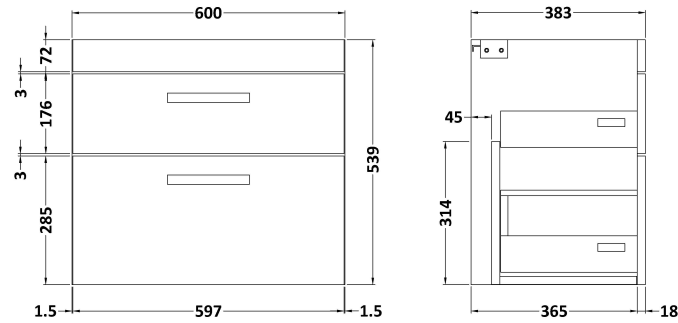

Sales Code: ATH046B

Description: 600 Wh 2-Drawer Vanity & Basin 2

Packaging Details

Barcode: 5056211800378

Sales Code: MOD593

Description: 600 Wall Hung 2-Drawer Basin Unit

Product Dimensions

Height (mm):	538
Width (mm):	600
Depth (mm):	383
Nett Weight (kg):	20.5

Packaging Dimensions

Height (mm):	560
Width (mm):	620
Depth (mm):	405
Gross Weight (kg):	21

Packaging Data

Box Colour:	Brown Cardboard Box
Box Qty:	1
Label Size:	100 x 50
Label Colour:	White Label
Label Qty:	2

Outer Box Dimensions (If Applicable)

Height (mm):	
Width (mm):	
Depth (mm):	
Gross Weight (kg):	
Barcode:	5055275825617

Product Details

Country of Origin:	United Kingdom
Fitting Instruction:	No
CE Certification:	N/A
FSC Certified Materials:	Yes
Colour:	Brown Grey Avola
Construction Method:	Cam & Wood Dowel
Construction Type:	Rigid
Cabinet Finish:	MFC Textured Woodgrain
Fascia Finish:	MFC Textured Woodgrain
Cabinet Thickness (mm):	18
Fascia Thickness (mm):	18
Drawer Included:	Yes
Drawer Type:	80mm High Metal Softclose
No of Shelves:	0
Hinge Type:	Not Applicable
Hinge Included:	Not Applicable
Adjustable Legs:	No, Not Required
Fixings Included:	Yes
Handle Style:	Contemporary
Waste Shroud:	Yes
Handle Included:	Yes, Supplied
Handle Type:	D-Shape

Sales Code: NVM003

Description: Minimalist Basin 600mm

Product Dimensions

Height (mm):	170
Width (mm):	600
Depth (mm):	390
Nett Weight (kg):	10.76

Packaging Dimensions

Height (mm):	200
Width (mm):	400
Depth (mm):	620
Gross Weight (kg):	10.76