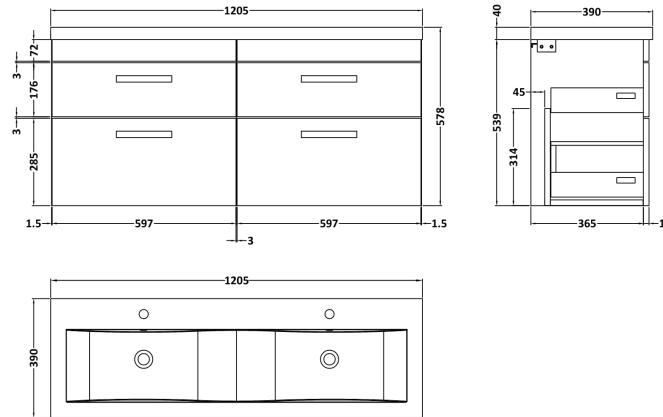

Sales Code: ATH046F

Description: 1200 Wh 4-Drawer Vanity & Double Basin

Packaging Details

Barcode: 5056211888741

Sales Code: MOD593

Description: 600 Wall Hung 2-Drawer Basin Unit

Product Dimensions

Height (mm):	538
Width (mm):	600
Depth (mm):	383
Nett Weight (kg):	20.5

Packaging Dimensions

Height (mm):	560
Width (mm):	620
Depth (mm):	405
Gross Weight (kg):	21

Packaging Data

Box Colour:	Brown Cardboard Box
Box Qty:	0
Label Size:	0 x 0
Label Colour:	White Label
Label Qty:	0

Outer Box Dimensions (If Applicable)

Height (mm):	
Width (mm):	
Depth (mm):	
Gross Weight (kg):	
Barcode:	5055275825617

Product Details

Country of Origin:	United Kingdom
Fitting Instruction:	No
CE & UKCA:	N/A
FSC Certified Materials:	Yes
Colour:	Anthracite Woodgrain
Construction Method:	Cam & Wood Dowel
Construction Type:	Rigid
Cabinet Finish:	MFC Textured Woodgrain
Fascia Finish:	MFC Textured Woodgrain
Cabinet Thickness (mm):	18
Fascia Thickness (mm):	18
Drawer Included:	Yes
Drawer Type:	80mm High Metal Softclose
No of Shelves:	0
Hinge Type:	Not Applicable
Hinge Included:	Not Applicable
Adjustable Legs:	No, Not Required
Fixings Included:	Yes
Handle Style:	Contemporary
Waste Shroud:	Yes
Handle Included:	Yes, Supplied
Handle Type:	D-Shape

Sales Code: CBM424

Description: Double Ceramic Basin 1208X392

Product Dimensions

Height (mm):	390
Width (mm):	1205
Depth (mm):	175
Nett Weight (kg):	27

Packaging Dimensions

Height (mm):	205
Width (mm):	1270
Depth (mm):	510
Gross Weight (kg):	27