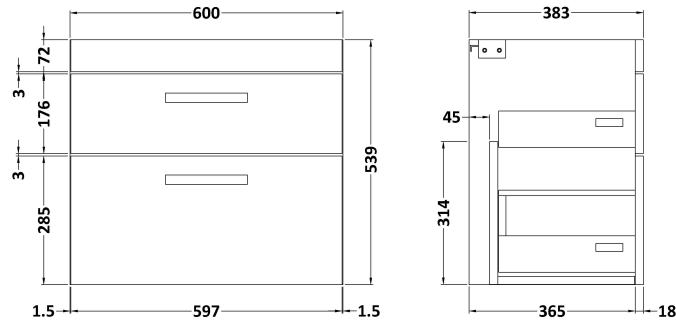

Sales Code: ATH046F

Description: 1200 Wh 4-Drawer Vanity & Double Basin

Packaging Details

Barcode: 5056211888741

Sales Code: MOD593

Description: 600 Wall Hung 2-Drawer Basin Unit

Product Dimensions

Height (mm):	538
Width (mm):	600
Depth (mm):	383
Nett Weight (kg):	20.5

Packaging Dimensions

Height (mm):	560
Width (mm):	620
Depth (mm):	405
Gross Weight (kg):	21

Packaging Data

Box Colour:	Brown Cardboard Box
Box Qty:	0
Label Size:	0 x 0
Label Colour:	White Label
Label Qty:	0

Sales Code: CBM424

Description: Double Ceramic Basin 1208X392

Product Dimensions

Height (mm):	390
Width (mm):	1205
Depth (mm):	175
Nett Weight (kg):	27

Packaging Dimensions

Height (mm):	205
Width (mm):	1270
Depth (mm):	510
Gross Weight (kg):	27

Packaging Data

Box Colour:	Brown Cardboard Box - Printed
Box Qty:	1
Label Size:	100 x 50
Label Colour:	White Label
Label Qty:	2

Outer Box Dimensions (If Applicable)

Height (mm):	
Width (mm):	
Depth (mm):	
Gross Weight (kg):	
Barcode:	5056211875826