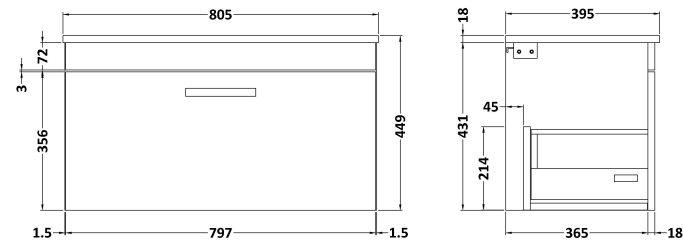

Sales Code: ATH060B

Description: 800 Wh Single Drawer Vanity & Basin 2

Packaging Details

Barcode: 5056211800514