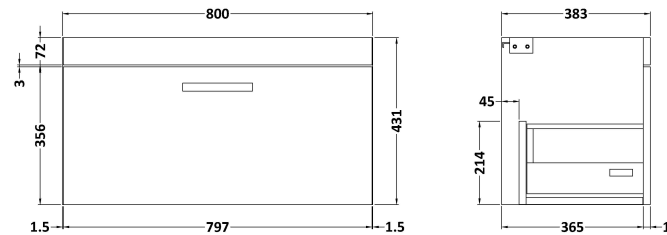

### Product Dimensions

Height (mm):	430
Width (mm):	800
Depth (mm):	383
Nett Weight (kg):	17

### Packaging Dimensions

Height (mm):	450
Width (mm):	820
Depth (mm):	405
Gross Weight (kg):	17.5

### Product Dimensions

Height (mm):	170
Width (mm):	800
Depth (mm):	390
Nett Weight (kg):	16.9

### Packaging Dimensions

Height (mm):	400
Width (mm):	820
Depth (mm):	200
Gross Weight (kg):	16.9