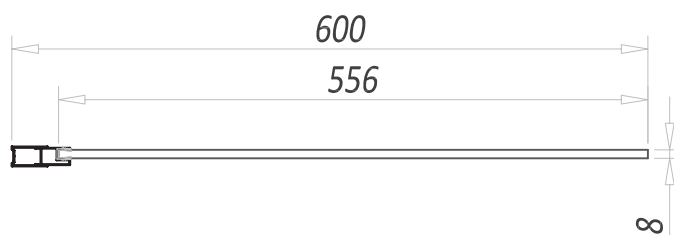

A8 SINGLE WETROOM PANELS

600mm Wide With Floor To Ceiling Post

Product Code A8GLASSPAN01

Features

- 2000mm in height
- 8mm toughened safety glass
- Protective coating applied for easy cleaning
- Modern minimalist support arm included
- Can be installed onto a shower tray or a tiled wetroom floor
- 20mm adjustment in wall channel for out of true walls
- Lifetime guarantee

Product Certification

- Finish: Silver Anodize per EN12373-1
- Glass: Toughened to EN12150-1
- Rails: Aluminium Alloy 6063

(Floor to ceiling post sold separately)

Dimensions
(measurements in mm)