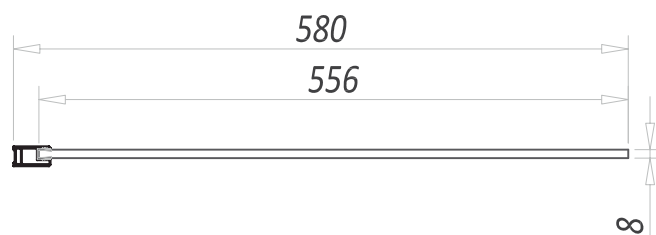

A8 SINGLE WETROOM PANELS

600mm Wide With Floor To Ceiling Post

Product Code A8GLASSPAN01

Features

- 2000mm in height
- 8mm toughened safety glass
- Protective coating applied for easy cleaning
- Modern minimalist support arm included
- Can be installed onto a shower tray or a tiled wetroom floor
- 20mm adjustment in wall channel for out of true walls
- Lifetime guarantee

Product Certification

- Finish: Silver Anodize per EN12373-1
- Glass: Toughened to EN12150-1
- Rails: Aluminium Alloy 6063

(Floor to ceiling post sold separately)

Dimensions
(measurements in mm)