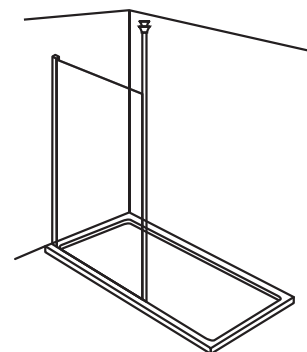

A8 SINGLE WETROOM PANELS

600mm Wide With Floor To Ceiling Post

Product Code A8GLASSPAN01

Features

- 2000mm in height
- 8mm toughened safety glass
- Protective coating applied for easy cleaning
- Modern minimalist support arm included
- Can be installed onto a shower tray or a tiled wetroom floor
- 20mm adjustment in wall channel for out of true walls
- Lifetime guarantee

Product Certification

- Finish: Silver Anodize per EN12373-1
- Glass: Toughened to EN12150-1
- Rails: Aluminium Alloy 6063

(Floor to ceiling post sold separately)

Dimensions
(measurements in mm)