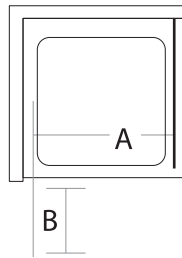

A8 INFOLD DOOR

800mm Wide

Product Code A8SHOWER25

Features

- 1900mm in height
- 8mm toughened safety glass
- Concealed fixings
- Protective coating applied for easy cleaning
- Lifetime guarantee
- Large adjustment for out of true walls and easy installation
- Unique mechanism that maximises opening width
- 750 - 790mm adjustment

Product Certification

- Finish: Silver Anodize per EN12373-1
- Glass: Toughened to EN12150-1
- Rails: Aluminium Alloy 6063

Dimensions (measurements in mm)

| Size | A | B |
|------|-------|-------|
| 760 | 530mm | 295mm |
| 800 | 575mm | 315mm |
| 900 | 675mm | 365mm |

A Door opening

B Protrusion into room

A8 INFOLD DOOR

900mm Wide

Product Code A8SHOWER26

Features

- 1900mm in height
- 8mm toughened safety glass
- Concealed fixings
- Protective coating applied for easy cleaning
- Lifetime guarantee
- Large adjustment for out of true walls and easy installation
- Unique mechanism that maximises opening width
- 850 - 890mm adjustment