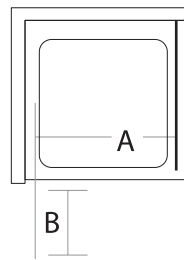

A8 INFOLD DOOR
PRODUCT DATA SHEETS

A8 INFOLD DOOR

760mm Wide

Product Code A8SHOWER24

Features

- 1900mm in height
- 8mm toughened safety glass
- Concealed fixings
- Protective coating applied for easy cleaning
- Lifetime guarantee
- Large adjustment for out of true walls and easy installation
- Unique mechanism that maximises opening width
- 710 - 750mm adjustment

Product Certification

- Finish: Silver Anodize per EN12373-1
- Glass: Toughened to EN12150-1
- Rails: Aluminium Alloy 6063

Dimensions (measurements in mm)

| Size | A | B |
|------|-------|-------|
| 760 | 530mm | 295mm |
| 800 | 575mm | 315mm |
| 900 | 675mm | 365mm |

A Door opening

B Protrusion into room

Whilst we endeavour to ensure that the product information is accurate we accept no liability for any information given. All images are for illustration purposes only. Product images and specifications are subject to change. Measurements are in millimetres and are nominal.

A8 INFOLD DOOR

800mm Wide

Product Code A8SHOWER25

Features

- 1900mm in height
- 8mm toughened safety glass
- Concealed fixings
- Protective coating applied for easy cleaning
- Lifetime guarantee
- Large adjustment for out of true walls and easy installation
- Unique mechanism that maximises opening width
- 750 - 790mm adjustment