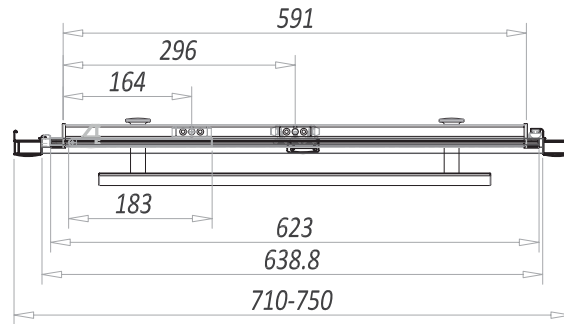

A8 INFOLD DOOR
PRODUCT DATA SHEETS

A8 INFOLD DOOR

760mm Wide

Product Code A8SHOWER24

Features

- 1900mm in height
- 8mm toughened safety glass
- Concealed fixings
- Protective coating applied for easy cleaning
- Lifetime guarantee
- Large adjustment for out of true walls and easy installation
- Unique mechanism that maximises opening width
- 710 - 750mm adjustment

Product Certification

- Finish: Silver Anodize per EN12373-1
- Glass: Toughened to EN12150-1
- Rails: Aluminium Alloy 6063

Dimensions (measurements in mm)

| Size | A | B |
|------|-------|-------|
| 760 | 530mm | 295mm |
| 800 | 575mm | 315mm |
| 900 | 675mm | 365mm |

A Door opening

B Protrusion into room

Whilst we endeavour to ensure that the product information is accurate we accept no liability for any information given. All images are for illustration purposes only. Product images and specifications are subject to change. Measurements are in millimetres and are nominal.

A8 INFOLD DOOR

800mm Wide

Product Code A8SHOWER25

Features

- 1900mm in height
- 8mm toughened safety glass
- Concealed fixings
- Protective coating applied for easy cleaning
- Lifetime guarantee
- Large adjustment for out of true walls and easy installation
- Unique mechanism that maximises opening width
- 750 - 790mm adjustment