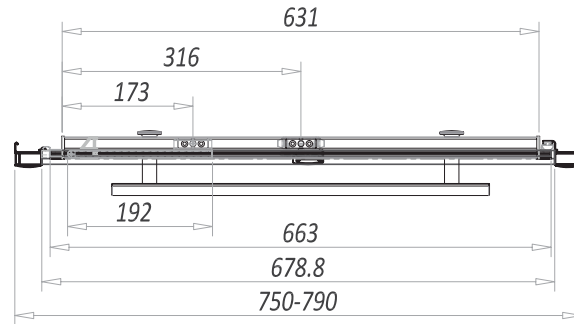

A8 INFOLD DOOR

800mm Wide

Product Code A8SHOWER25

Features

- 1900mm in height
- 8mm toughened safety glass
- Concealed fixings
- Protective coating applied for easy cleaning
- Lifetime guarantee
- Large adjustment for out of true walls and easy installation
- Unique mechanism that maximises opening width
- 750 - 790mm adjustment

Product Certification

- Finish: Silver Anodize per EN12373-1
- Glass: Toughened to EN12150-1
- Rails: Aluminium Alloy 6063

Dimensions (measurements in mm)

| Size | A | B |
|------|-------|-------|
| 760 | 530mm | 295mm |
| 800 | 575mm | 315mm |
| 900 | 675mm | 365mm |

A Door opening

B Protrusion into room

A8 INFOLD DOOR

900mm Wide

Product Code A8SHOWER26

Features

- 1900mm in height
- 8mm toughened safety glass
- Concealed fixings
- Protective coating applied for easy cleaning
- Lifetime guarantee
- Large adjustment for out of true walls and easy installation
- Unique mechanism that maximises opening width
- 850 - 890mm adjustment