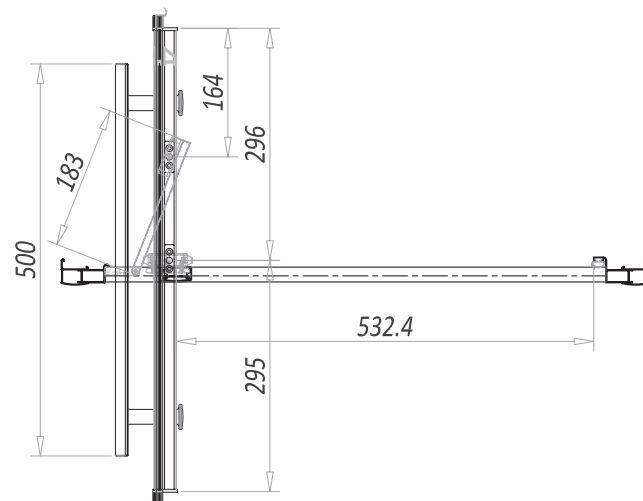

A8 INFOLD DOOR
PRODUCT DATA SHEETS

A8 INFOLD DOOR

760mm Wide

Product Code A8SHOWER24

Features

- 1900mm in height
- 8mm toughened safety glass
- Concealed fixings
- Protective coating applied for easy cleaning
- Lifetime guarantee
- Large adjustment for out of true walls and easy installation
- Unique mechanism that maximises opening width
- 710 - 750mm adjustment

Product Certification

- Finish: Silver Anodize per EN12373-1
- Glass: Toughened to EN12150-1
- Rails: Aluminium Alloy 6063

Dimensions (measurements in mm)

| Size | A | B |
|------|-------|-------|
| 760 | 530mm | 295mm |
| 800 | 575mm | 315mm |
| 900 | 675mm | 365mm |

A Door opening

B Protrusion into room

Whilst we endeavour to ensure that the product information is accurate we accept no liability for any information given. All images are for illustration purposes only. Product images and specifications are subject to change. Measurements are in millimetres and are nominal.

A8 INFOLD DOOR

800mm Wide

Product Code A8SHOWER25

Features

- 1900mm in height
- 8mm toughened safety glass
- Concealed fixings
- Protective coating applied for easy cleaning
- Lifetime guarantee
- Large adjustment for out of true walls and easy installation
- Unique mechanism that maximises opening width
- 750 - 790mm adjustment