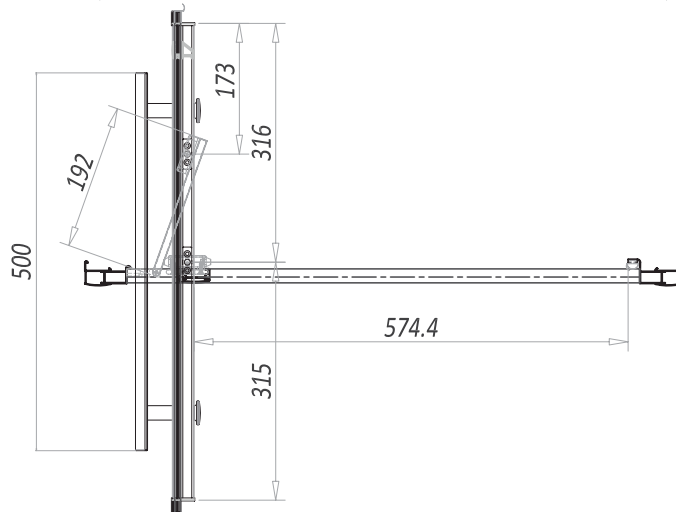

A8 INFOLD DOOR
PRODUCT DATA SHEETS

A8 INFOLD DOOR

760mm Wide

Product Code A8SHOWER24

Features

- 1900mm in height
- 8mm toughened safety glass
- Concealed fixings
- Protective coating applied for easy cleaning
- Lifetime guarantee
- Large adjustment for out of true walls and easy installation
- Unique mechanism that maximises opening width
- 710 - 750mm adjustment

A8 INFOLD DOOR

800mm Wide

Product Code A8SHOWER25

Features

- 1900mm in height
- 8mm toughened safety glass
- Concealed fixings
- Protective coating applied for easy cleaning
- Lifetime guarantee
- Large adjustment for out of true walls and easy installation
- Unique mechanism that maximises opening width
- 750 - 790mm adjustment

Product Certification

- Finish: Silver Anodize per EN12373-1
- Glass: Toughened to EN12150-1
- Rails: Aluminium Alloy 6063

Dimensions (measurements in mm)

| Size | A | B |
|------|-------|-------|
| 760 | 530mm | 295mm |
| 800 | 575mm | 315mm |
| 900 | 675mm | 365mm |

A Door opening

B Protrusion into room

A8 INFOLD DOOR

900mm Wide

Product Code A8SHOWER26

Features

- 1900mm in height
- 8mm toughened safety glass
- Concealed fixings
- Protective coating applied for easy cleaning
- Lifetime guarantee
- Large adjustment for out of true walls and easy installation
- Unique mechanism that maximises opening width
- 850 - 890mm adjustment