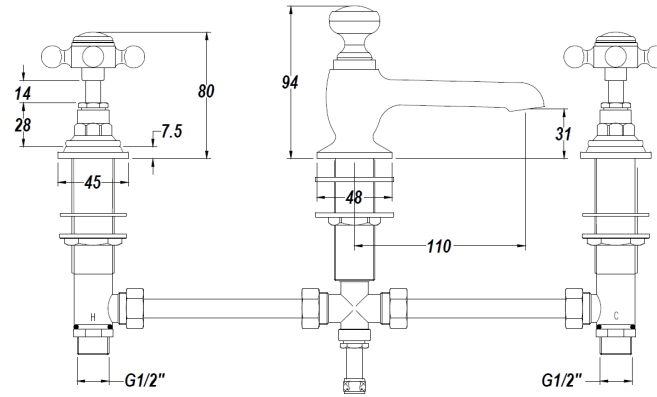

Sales Code: BC807HX

Description: Topaz 3 T/H Basin Mixer W/ Pop-Up Waste

Product Dimensions

Height (mm):	94
Width (mm):	246
Depth (mm):	140
Length (mm):	
Nett Weight (kg):	2.8

Packaging Dimensions

Height (mm):	75
Width (mm):	150
Depth (mm):	430
Gross Weight (kg):	3

Packaging Data

Box Colour:	White Cardboard Box
Box Qty:	1
Label Size:	100 x 50
Label Colour:	White Label
Label Qty:	1

Outer Box Dimensions (If Applicable)

Height (mm):	370
Width (mm):	350
Depth (mm):	405
Length (mm):	
Gross Weight (kg):	25
Barcode:	5056462603377

Product Details

Country of Origin:	China
Fitting Instruction:	No
Product Material:	Brass
Control Type:	Manual
Waste Included:	Waste Included
Waste Type:	Pop-Up
WRAS Approval: No	Approval No: N/A
Valve/Cartridge Type:	1/4 Turn Ceramic Disc
Colour/Finish:	Brushed Brass
Mount Type:	Deck
Operating Pressure (bar):	0.1

Flow Rates: (Litres Per Min)	0.1 bar: 5,6	0.5 bar: 14	1 bar: 20,2	2 bar: 29	3 bar: 35,4
Pipe Size:	15 mm (1/2" Bsp)				
Pipe Centres:	N/A				