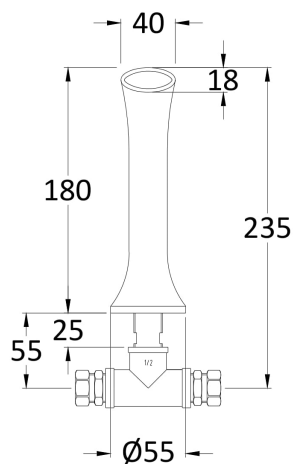

Sales Code: BC817HX

Description: Wall Mount 3Th Basin Tap Hex Crosshead

Product Dimensions

Height (mm):	55
Width (mm):	55
Depth (mm):	180
Length (mm):	
Nett Weight (kg):	2

Packaging Dimensions

Height (mm):	65
Width (mm):	350
Depth (mm):	213
Gross Weight (kg):	2

Packaging Data

Box Colour:	White Cardboard Box
Box Qty:	1
Label Size:	100 x 50
Label Colour:	White Label
Label Qty:	1

Outer Box Dimensions (If Applicable)

Height (mm):	
Width (mm):	
Depth (mm):	
Length (mm):	
Gross Weight (kg):	
Barcode:	5056462603384

Product Details

Country of Origin:	China
Fitting Instruction:	No
Product Material:	Brass
Control Type:	Manual
Waste Included:	Waste Not Included
Waste Type:	Not Applicable
WRAS Approval: No	Approval No: N/A
Valve/Cartridge Type:	1/4 Turn Ceramic Disc
Colour/Finish:	Brushed Brass
Mount Type:	Wall
Operating Pressure (bar):	0.1
Flow Rates: (Litres Per Min)	0.1 bar: 8 0.5 bar: 19,3 1 bar: 27,5 2 bar: 39,4 3 bar: 47,8
Pipe Size:	15 mm (1/2" Bsp)
Pipe Centres:	N/A