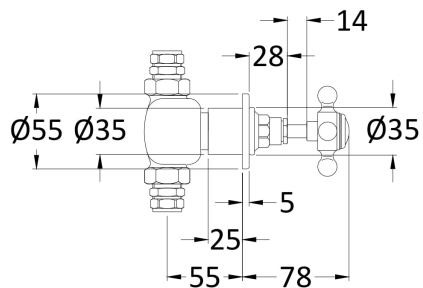

Sales Code: BC817HX

Description: Wall Mount 3Th Basin Tap Hex Crosshead

Product Dimensions

Height (mm):	55
Width (mm):	55
Depth (mm):	180
Length (mm):	
Nett Weight (kg):	2

Packaging Dimensions

Height (mm):	65
Width (mm):	350
Depth (mm):	213
Gross Weight (kg):	2

Packaging Data

Box Colour:	White Cardboard Box
Box Qty:	1
Label Size:	100 x 50
Label Colour:	White Label
Label Qty:	1

Outer Box Dimensions (If Applicable)

Height (mm):	
Width (mm):	
Depth (mm):	
Length (mm):	
Gross Weight (kg):	
Barcode:	5056462603384

Product Details

Country of Origin:	China
Fitting Instruction:	No
Product Material:	Brass
Control Type:	Manual
Waste Included:	Waste Not Included
Waste Type:	Not Applicable
WRAS Approval: No	Approval No: N/A
Valve/Cartridge Type:	1/4 Turn Ceramic Disc
Colour/Finish:	Brushed Brass
Mount Type:	Wall
Operating Pressure (bar):	0.1
Flow Rates: (Litres Per Min)	0.1 bar: 8 0.5 bar: 19,3 1 bar: 27,5 2 bar: 39,4 3 bar: 47,8
Pipe Size:	15 mm (1/2" Bsp)
Pipe Centres:	N/A