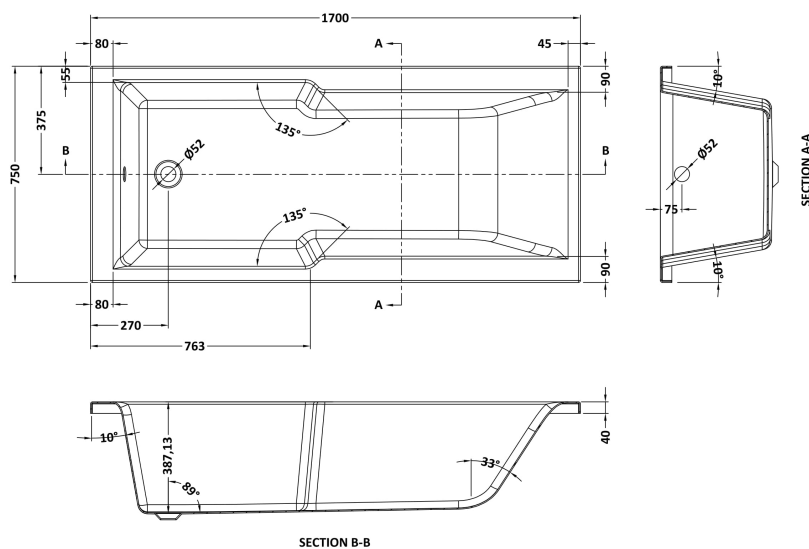

### Product Dimensions

Length (mm):	1700
Width (mm):	750
Depth (mm):	400
Nett Weight (kg):	18

### Packaging Dimensions

Length (mm):	1770
Width (mm):	760
Depth (mm):	410
Gross Weight (kg):	18

### Outer Box Dimensions (If Applicable)

Length (mm):	
Width (mm):	
Height (mm):	
Gross Weight (kg):	
Barcode:	5056462687995

### Product Details

Country of Origin:	Egypt
Fitting Instruction:	No
Certification:	FSC: CE & UKCA:
Material Colour Reference:	European White
Product Material:	Acrylic With Eternalite
Material Thickness:	4mm
Volume (Ltr):	190L
Displaced Capacity:	120L
Leg Set Included:	Legset Included
Waste Included:	Waste Not Included
Drilled/Undrilled:	Undrilled For Taps
Includes Grips:	No Grips Supplied
Embossed:	No
No of Tapholes:	None
Anti-Slip:	No