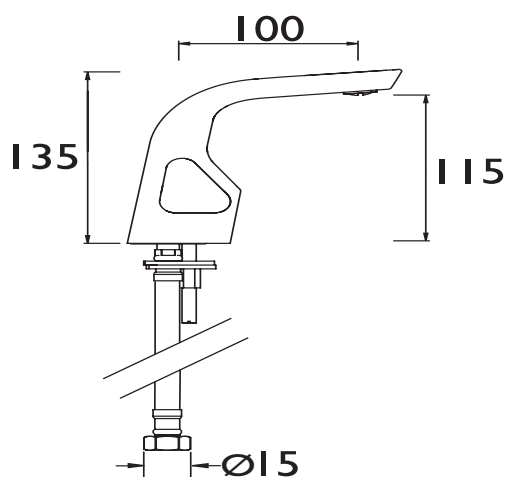

## BRIGHT Tap Range Bright Basin Mixer Chrome

Specification	
Style:	Contemporary
Product Type:	Bathroom Taps
Finish/Colour:	Chrome
Main Construction Material:	Brass
Mount Type:	Deck Mounted
Handle Type:	Round
Connection Inlet:	M10x15mm Compression Flexi Tails
Number of Tap Holes Required:	1
Valve/Cartridge Type:	1/2" CD Valve 1/4 Turn
Plumbing System Suitability	All
Working Pressure Range:	Min. 0.3, Max. 5.0
Maximum Hot Water Temperature: °c	60
Maximum Dynamic Pressure: (bar)	5
Maximum Static Pressure: (bar)	10
Flow Type:	Single
Flow Rate: (l/min @ 3 bar)	35.0
Connection Outlet:	M24 Antisplash
Isolation Included:	No

### Features:

- Brass construction
- 1/2" valve
- Clicker waste

### Dimensions (measurements in mm)