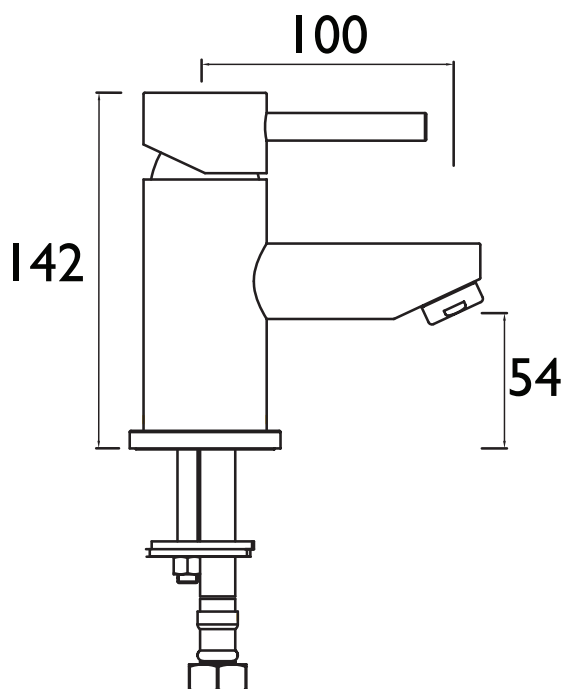

BTZ BAS C

BLITZ Tap Range Blitz Basin Mixer Chrome

Features:

- Metal Fixing Nut
- Flexi Tails
- Ceramic Cartridge
-
-

Product Certifications:

WRAS Certificate No: 1311086

Also available in the BLITZ Range is:

Specification

Style:	Contemporary
Product Type:	Bathroom Taps
Finish/Colour:	Chrome
Main Construction Material:	Brass
Mount Type:	Deck
Handle Type:	Lever
Connection Inlet:	1/2" BSP Flexible Tails
Number of Tap Holes Required:	1
Valve/Cartridge Type:	40mm Ceramic Cartridge
Plumbing System Suitability	All
Working Pressure Range:	Min 0.2, Max 8.0
Maximum Hot Water Temperature: °c	65
Maximum Dynamic Pressure: (bar)	8
Maximum Static Pressure: (bar)	10
Flow Type:	Single Flow
Flow Rate: (l/min @ 3 bar)	24.4
Connection Outlet:	
Isolation Included:	No

Dimensions (measurements in mm)

Flow Rates (l/min)

System Pressure (bar)	0.2	0.5	1	2	3	5
BTZ BAS C	6.7	9.9	14.1	19.9	24.4	31.5

TECHNICAL DATA SHEET

BRISTAN

TAPS & SHOWERS

D4