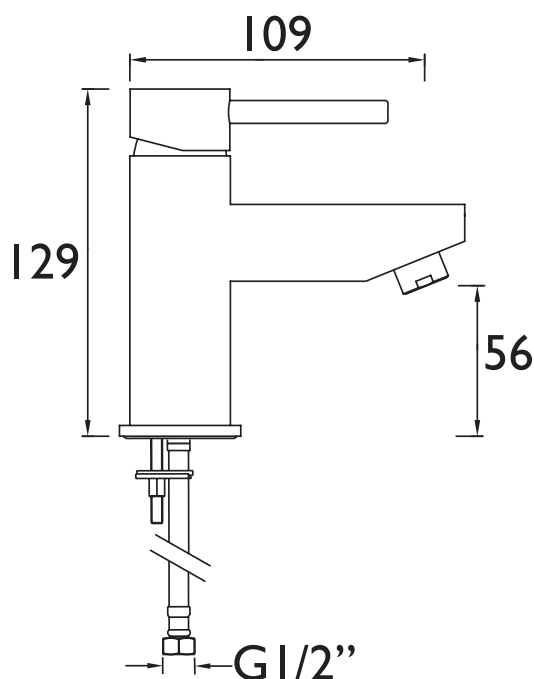

BTZ SMBAS C

BLITZ Tap Range Blitz Small Basin Mixer Chrome

Specification	
Style:	Contemporary
Product Type:	Bathroom Tap
Finish/Colour:	Chrome
Main Construction Material:	Brass
Mount Type:	Deck Mounted
Handle Type:	Lever
Connection Inlet:	M10x400mm x 1/2BSP Flexi Tails
Number of Tap Holes Required:	1
Valve/Cartridge Type:	25mm Cartridge
Plumbing System Suitability	Ideally Balanced
Working Pressure Range:	Min 0.4bar, Max 5.0bar
Maximum Hot Water Temperature: °c	65
Maximum Dynamic Pressure: (bar)	5
Maximum Static Pressure: (bar)	10
Flow Type:	Single
Flow Rate: (l/min @ 3 bar)	10.6
Connection Outlet:	N/A
Isolation Included:	No

Features:

- Metal Backnuts
- Ceramic Disc
- Flexi Tails
- Minimum Pressure 0.3

Product Certifications:

WRAS Number: 1606001
WRAS Expiry Date: 30/06/2021

For more products, visit our website:

Dimensions (measurements in mm)

Flow Rates (l/min)						
System Pressure (bar)	0.4	0.5	1	2	3	5
	3.7	4.1	6.0	8.5	10.6	13.6

TECHNICAL
DATA
SHEET

BRISTAN
TAPS & SHOWERS

D2