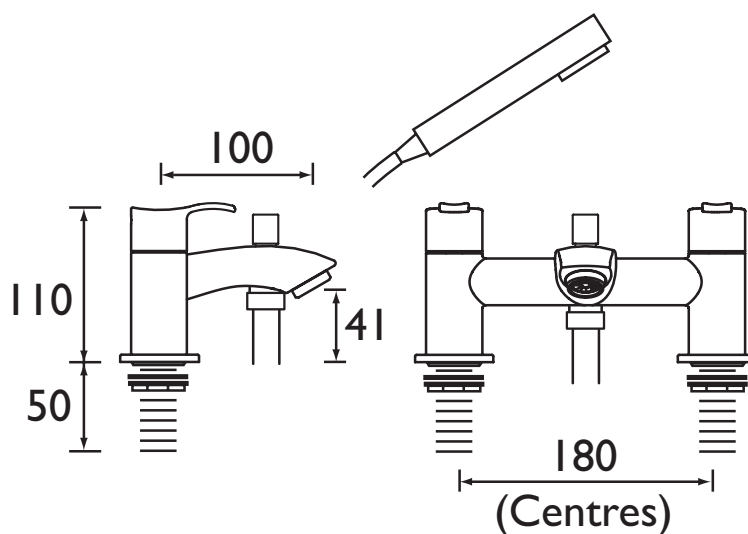

CAP BSM E6 C

CAPRI Tap Range Capri Bath Shower Mixer Eco 6 Chrome

Specification	
Style:	Contemporary
Product Type:	Bathroom Taps
Finish/Colour:	Chrome
Main Construction Material:	Brass
Mount Type:	Deck
Handle Type:	Lever
Connection Inlet:	3/4" BSP
Number of Tap Holes Required:	2
Valve/Cartridge Type:	3/4" Ceramic Disc Valves
Plumbing System Suitability	All, preferably balanced
Working Pressure Range:	Min 0.3 Bar, Max 8.0 Bar
Maximum Hot Water Temperature: °c	65
Maximum Dynamic Pressure: (bar)	8
Maximum Static Pressure: (bar)	10
Flow Type:	Single Flow
Flow Rate: (l/min @ 3 bar)	19.6
Connection Outlet:	M28 Flow Straightener
Isolation Included:	No

Features:

- Brass construction
- Ceramic disc valve for smooth flow control
- Easy-to-use lever handles
- Single-function rub-clean anti-limescale handset and wall bracket
- 1.5m shower hose
- 6lpm Flow Limiter included

Product Certifications:

For more products, visit our website:

Dimensions (measurements in mm)

1500mm Hose, Rub Clean
Handset & Wall Bracket

Flow Rates (l/min)						
System Pressure (bar)	0.3	0.5	1	2	3	5
Through Handset	5	6.8	10.1	15.3	19.6	27.3
Bath Filler	16	20.9	30.2	43	52.7	68

TECHNICAL
DATA
SHEET

BRISTAN
TAPS & SHOWERS

D2