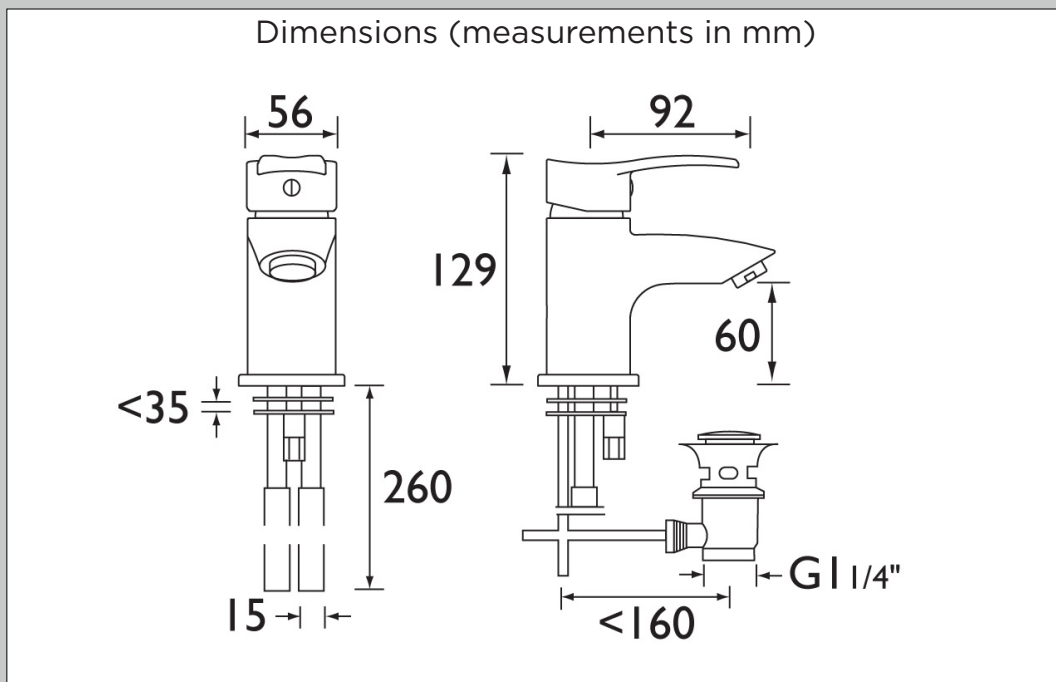

Product Certifications:

For more products, visit our website:

Flow Rates (l/min)						
System Pressure (bar)	0.2	0.5	1	2	3	5
CAP EBAS C (Mixed)	6	9.8	14	19.9	24.5	31.7
CAP EBAS C (Eco)	2.2	3.5	5.3	7.6	9.4	12

TECHNICAL
DATA
SHEET

BRISTAN
TAPS & SHOWERS

D7