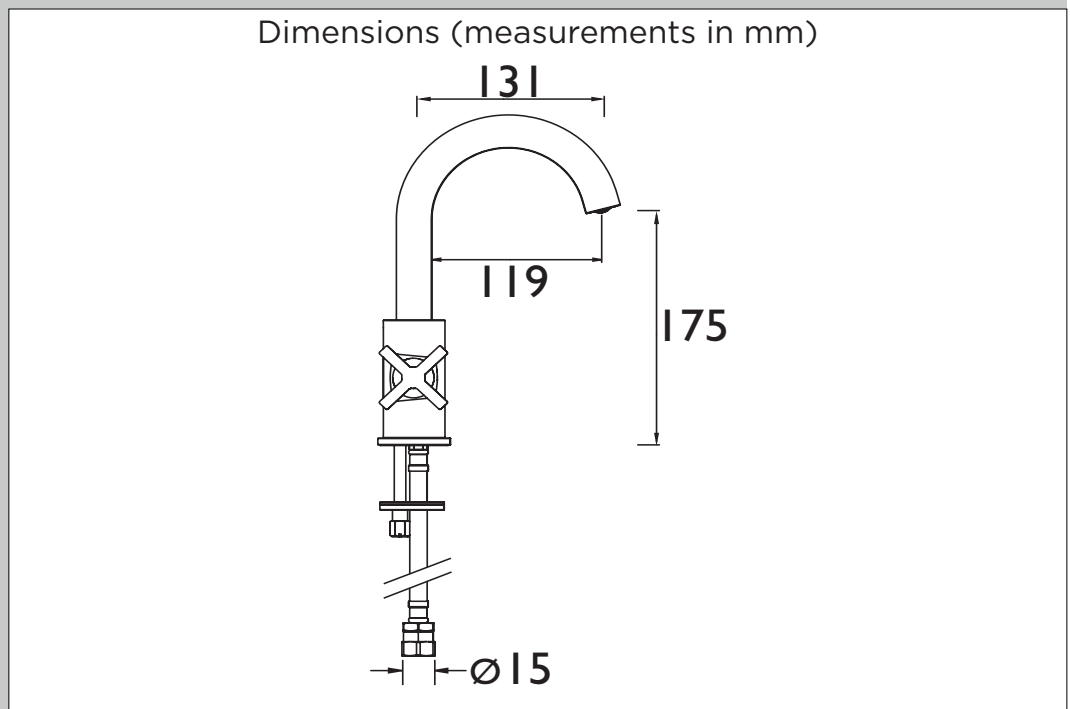

Specification	
Style:	Contemporary
Product Type:	Bathroom Taps
Finish/Colour:	Chrome
Main Construction Material:	Brass
Mount Type:	Deck Mounted
Handle Type:	Crosshead
Connection Inlet:	M10x15mm Compression Flexi Tail
Number of Tap Holes Required:	1
Valve/Cartridge Type:	1/2" CD Valve 1/4 Turn
Plumbing System Suitability	All
Working Pressure Range:	Min. 0.2, Max. 5.0
Maximum Hot Water Temperature: °c	60
Maximum Dynamic Pressure: (bar)	5
Maximum Static Pressure: (bar)	10
Flow Type:	Single
Flow Rate: (l/min @ 3 bar)	34.8
Connection Outlet:	N/A
Isolation Included:	No

Features:

- Brass construction
- 1/2" valve
- 1 taphole

Product Certifications:

For more products, visit our website:

Flow Rates (l/min)						
System Pressure (bar)	0.2	0.5	1	2	3	5
CAS BAS C (Mixed)	7.5	13.3	19.5	27.9	34.8	44.8
CAS BAS C (Hot)	4.0	7.2	10.5	15.1	18.5	24.3
CAS BAS C (Cold)	4.0	7.3	10.6	15.3	18.7	24.5

TECHNICAL
DATA
SHEET

BRISTAN
TAPS & SHOWERS