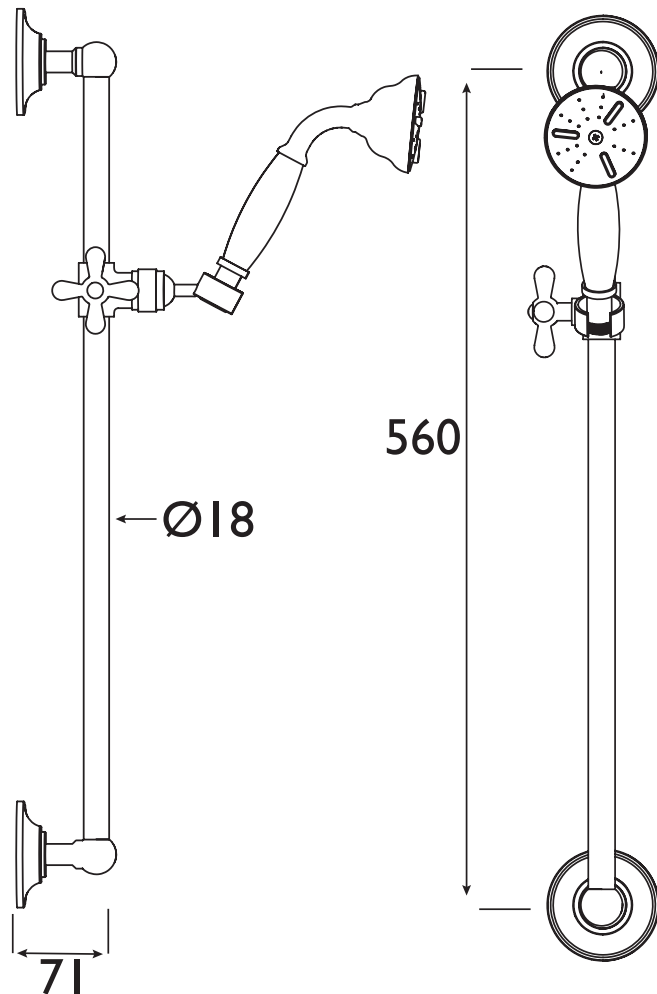

TRD KIT01 C

Accessories Traditional Deluxe Kit Chrome

Adjustable Brackets:	No
Main Construction Material:	Brass
Contemporary or Traditional:	Traditional
Finish Colour:	Chrome
Isolation Included:	No
Riser Length: (mm)	560
Rub Clean Handset:	No
Working Pressure Range (bar):	Min. 0.2, Max. 5.0
Maximum Static Pressure: (bar)	10

Features:

- Includes a single mode handset

Product Certifications:

For more Shower Accessories,
please visit our website:

Dimensions (measurements in mm)

TECHNICAL
DATA
SHEET

BRISTAN
TAPS & SHOWERS

D4