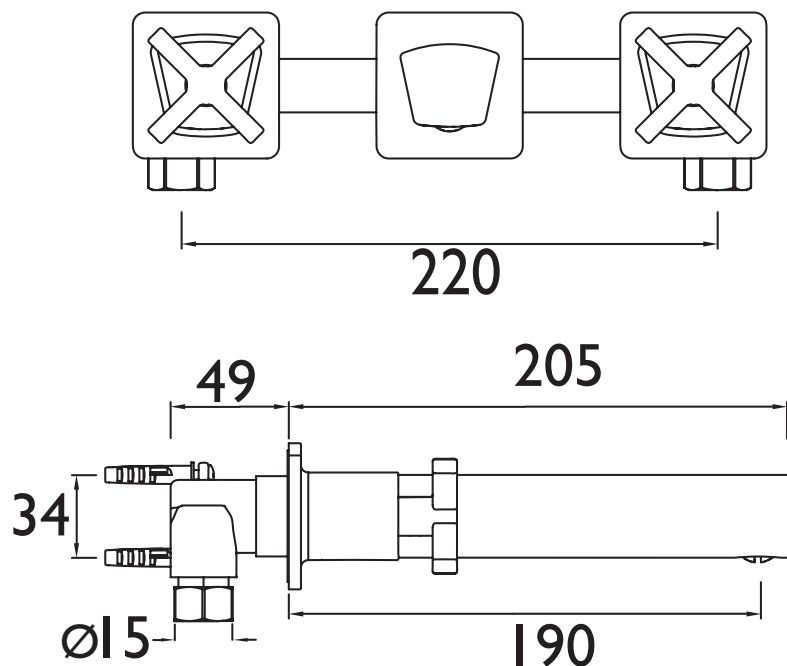

CAS WMBAS C

CASCADE Tap Range Cascade Wall Mounted Basin Mixer Chrome

Specification	
Style:	Contemporary
Product Type:	Bathroom Taps
Finish/Colour:	Chrome
Main Construction Material:	Brass
Mount Type:	Wall Mounted
Handle Type:	Crosshead
Connection Inlet:	15mm Compression Threaded Tail
Number of Tap Holes Required:	3
Valve/Cartridge Type:	1/2" Ceramic Disc Valves
Plumbing System Suitability	All
Working Pressure Range:	Min. 0.2 Bar, Max. 5.0 Bar
Maximum Hot Water Temperature: °c	65
Maximum Dynamic Pressure: (bar)	5
Maximum Static Pressure: (bar)	10
Flow Type:	Single Flow
Flow Rate: (l/min @ 3 bar)	53.7
Connection Outlet:	Flow Straightener
Isolation Included:	No

Features:

- Brass construction
- 1/2" valve
- Supplied with metal handles

Product Certifications:

For more products, visit our website:

Dimensions (measurements in mm)

Flow Rates (l/min)

System Pressure (bar)	0.2	0.5	1	2	3	5
CAS WMBAS C (Mixed)	12.8	21	29.8	43.7	53.7	69.3

TECHNICAL
DATA
SHEET

BRISTAN
TAPS & SHOWERS

D2