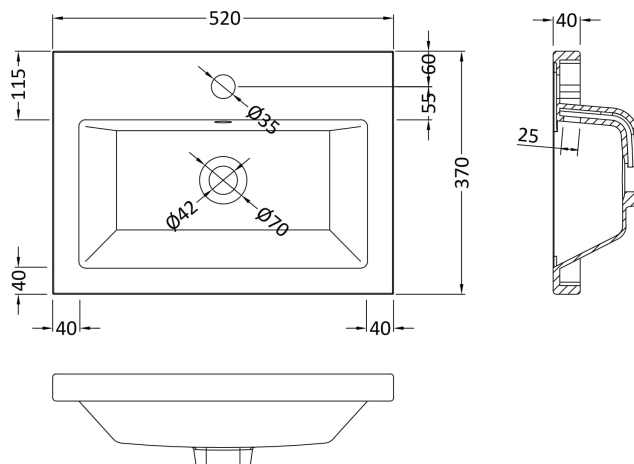

Sales Code: CBI540A

Description: 500 2-Door Wall Hung Unit & Basin

Packaging Details

Barcode: 5056211889281

Sales Code: OFF535

Description: 500 2-Door Wall Hung Unit (355mm)

Product Dimensions

Height (mm):	540
Width (mm):	500
Depth (mm):	383
Nett Weight (kg):	11.5

Packaging Dimensions

Height (mm):	560
Width (mm):	520
Depth (mm):	375
Gross Weight (kg):	12

Packaging Data

Box Colour:	Brown Cardboard Box
Box Qty:	0
Label Size:	0 x 0
Label Colour:	White Label
Label Qty:	0

Outer Box Dimensions (If Applicable)

Height (mm):	
Width (mm):	
Depth (mm):	
Gross Weight (kg):	
Barcode:	5056211848813

Product Details

Country of Origin:	United Kingdom
Fitting Instruction:	No
CE & UKCA:	N/A
FSC Certified Materials:	Yes
Colour:	Anthracite Woodgrain
Construction Method:	Cam & Wood Dowel
Construction Type:	Rigid
Cabinet Finish:	MFC Textured Woodgrain
Fascia Finish:	MFC Textured Woodgrain
Cabinet Thickness (mm):	18
Fascia Thickness (mm):	18
Drawer Included:	No
Drawer Type:	Not Applicable
No of Shelves:	0
Hinge Type:	95 Degree Clip-On Soft Close
Hinge Included:	Yes, Supplied
Adjustable Legs:	No, Not Required
Fixings Included:	Yes
Handle Style:	Modern
Waste Shroud:	No
Handle Included:	Yes, Supplied
Handle Type:	Wrapover

Sales Code: CBM312

Description: Ceramic Rear Tap Basin 505X360

Product Dimensions

Height (mm):	0
Width (mm):	0
Depth (mm):	0
Nett Weight (kg):	9

Packaging Dimensions

Height (mm):	555
Width (mm):	420
Depth (mm):	200
Gross Weight (kg):	9