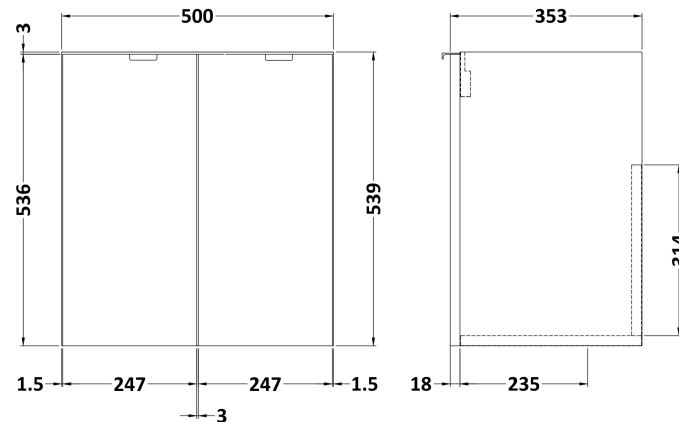

Sales Code: CBI540A

Description: 500 2-Door Wall Hung Unit & Basin

Packaging Details

Barcode: 5056211889281

Sales Code: OFF535

Description: 500 2-Door Wall Hung Unit (355mm)

Product Dimensions

Height (mm):	540
Width (mm):	500
Depth (mm):	383
Nett Weight (kg):	11.5

Packaging Dimensions

Height (mm):	560
Width (mm):	520
Depth (mm):	375
Gross Weight (kg):	12

Packaging Data

Box Colour:	Brown Cardboard Box
Box Qty:	0
Label Size:	0 x 0
Label Colour:	White Label
Label Qty:	0

Outer Box Dimensions (If Applicable)

Height (mm):	
Width (mm):	
Depth (mm):	
Gross Weight (kg):	
Barcode:	5056211848813

Product Details

Country of Origin:	United Kingdom
Fitting Instruction:	No
CE & UKCA:	N/A
FSC Certified Materials:	Yes
Colour:	Anthracite Woodgrain
Construction Method:	Cam & Wood Dowel
Construction Type:	Rigid
Cabinet Finish:	MFC Textured Woodgrain
Fascia Finish:	MFC Textured Woodgrain
Cabinet Thickness (mm):	18
Fascia Thickness (mm):	18
Drawer Included:	No
Drawer Type:	Not Applicable
No of Shelves:	0
Hinge Type:	95 Degree Clip-On Soft Close
Hinge Included:	Yes, Supplied
Adjustable Legs:	No, Not Required
Fixings Included:	Yes
Handle Style:	Modern
Waste Shroud:	No
Handle Included:	Yes, Supplied
Handle Type:	Wrapover

Sales Code: CBM312

Description: Ceramic Rear Tap Basin 505X360

Product Dimensions

Height (mm):	0
Width (mm):	0
Depth (mm):	0
Nett Weight (kg):	9

Packaging Dimensions

Height (mm):	555
Width (mm):	420
Depth (mm):	200
Gross Weight (kg):	9