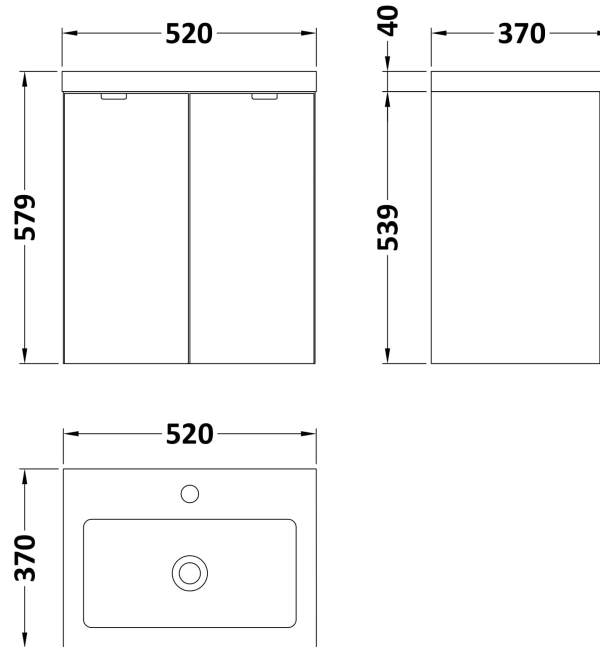

Sales Code: CBI540A

Description: 500 2-Door Wall Hung Unit & Basin

Packaging Details

Barcode: 5056211889281

Sales Code: OFF535

Description: 500 2-Door Wall Hung Unit (355mm)

Product Dimensions

Height (mm):	540
Width (mm):	500
Depth (mm):	383
Nett Weight (kg):	11.5

Packaging Dimensions

Height (mm):	560
Width (mm):	520
Depth (mm):	375
Gross Weight (kg):	12

Packaging Data

Box Colour:	Brown Cardboard Box
Box Qty:	0
Label Size:	0 x 0
Label Colour:	White Label
Label Qty:	0

Outer Box Dimensions (If Applicable)

Height (mm):	
Width (mm):	
Depth (mm):	
Gross Weight (kg):	
Barcode:	5056211848813

Product Details

Country of Origin:	United Kingdom
Fitting Instruction:	No
CE & UKCA:	N/A
FSC Certified Materials:	Yes
Colour:	Anthracite Woodgrain
Construction Method:	Cam & Wood Dowel
Construction Type:	Rigid
Cabinet Finish:	MFC Textured Woodgrain
Fascia Finish:	MFC Textured Woodgrain
Cabinet Thickness (mm):	18
Fascia Thickness (mm):	18
Drawer Included:	No
Drawer Type:	Not Applicable
No of Shelves:	0
Hinge Type:	95 Degree Clip-On Soft Close
Hinge Included:	Yes, Supplied
Adjustable Legs:	No, Not Required
Fixings Included:	Yes
Handle Style:	Modern
Waste Shroud:	No
Handle Included:	Yes, Supplied
Handle Type:	Wrapover

Sales Code: CBM312

Description: Ceramic Rear Tap Basin 505X360

Product Dimensions

Height (mm):	0
Width (mm):	0
Depth (mm):	0
Nett Weight (kg):	9

Packaging Dimensions

Height (mm):	555
Width (mm):	420
Depth (mm):	200
Gross Weight (kg):	9