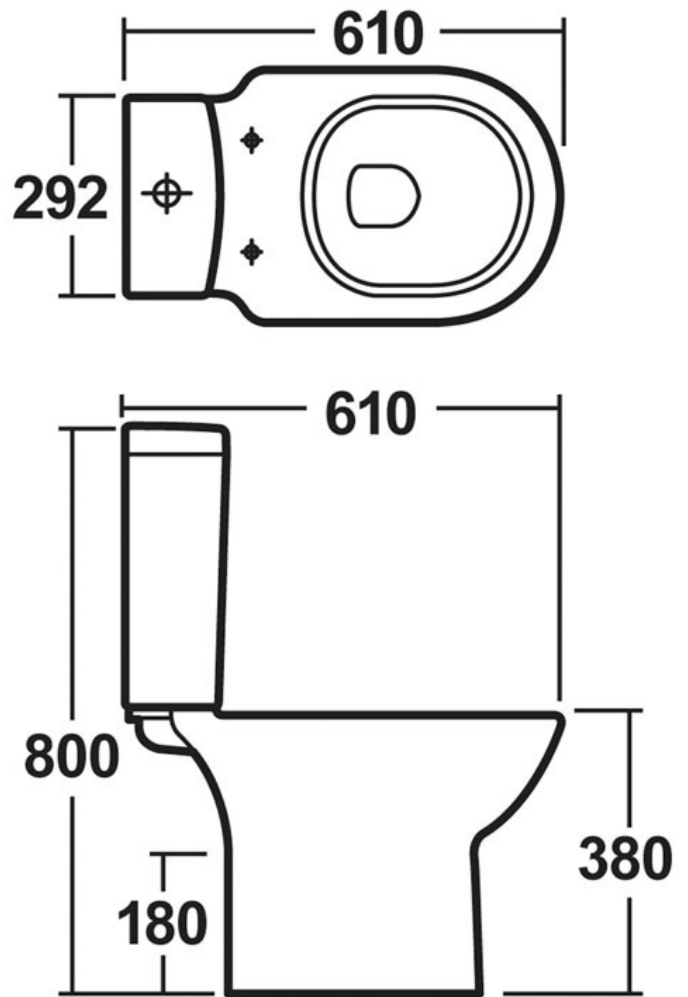

CUSTOMER DATA SHEET

SALES CODE: Ckn003

DESCRIPTION: Knedlington Semi Flush To Wall Wc

PACKAGING DETAILS

Barcode

5055275867655

CUSTOMER DATA SHEET - CERAMICS

SALES CODE: NCA370

DESCRIPTION: Knedlington Short Projection Pan

PRODUCT DIMENSIONS

Height (mm)	Width (mm)	Depth (mm)	Nett Wgt Kg
370	360	620	21.03

PACKAGING DIMENSIONS

Height (mm)	Width (mm)	Depth (mm)	Gross Wgt Kg
620	390	420	21.03

PACKAGING DATA

Box Colour	Brown Cardboard Box - Printed		
Box Qty	1	Label Colour	Not Applicable
Label Size	100 x 50	Label Qty	0

OUTER BOX DIMENSIONS (If Applicable)

Height (mm)	Width (mm)	Depth (mm)	Gross Wgt Kg
Barcode		5055369026272	

Fixing Supplied	No
-----------------	----

CUSTOMER DATA SHEET - CERAMICS

SALES CODE: NCA371

DESCRIPTION: Knedlington Short Projection Cistern

PRODUCT DIMENSIONS

Height (mm)	Width (mm)	Depth (mm)	Nett Wgt Kg
450	290	140	10.59