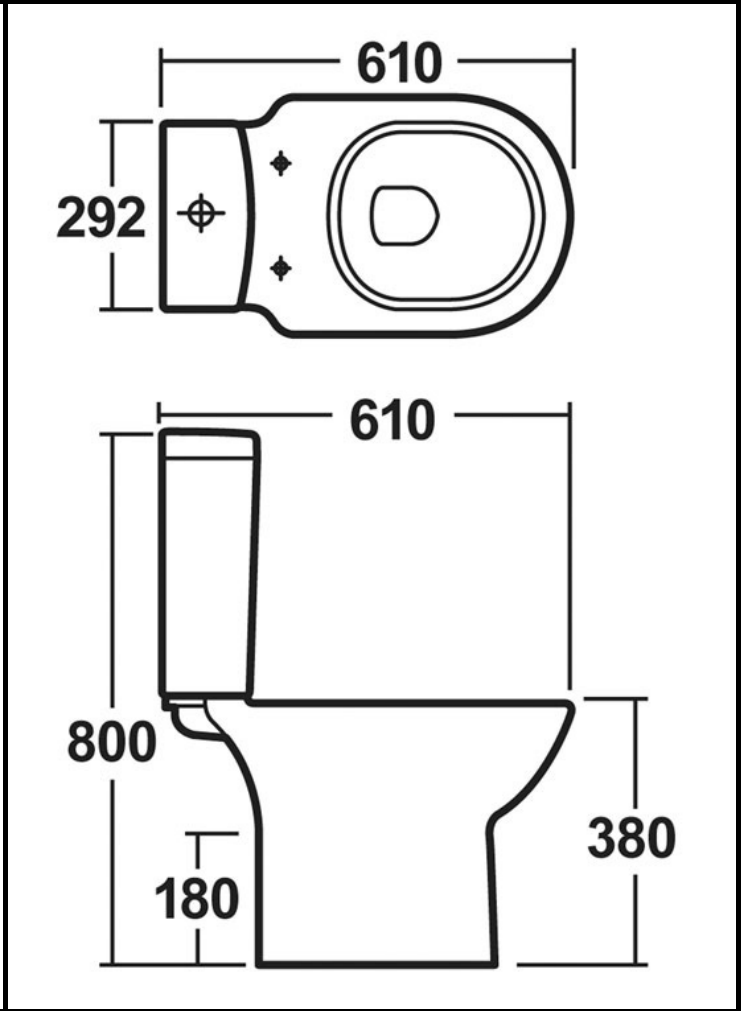

DESCRIPTION: Knedlington Short Projection Pan

PRODUCT DIMENSIONS

Height (mm)	Width (mm)	Depth (mm)	Nett Wgt Kg
370	360	620	21.03

PACKAGING DIMENSIONS

Height (mm)	Width (mm)	Depth (mm)	Gross Wgt Kg
620	390	420	21.03

BASINS

Tap Hole	Not Applicable	Chain Stay Hole	Not Applicable
Template	Not Applicable	Waste Type Req'd	Not Applicable
Overflow Incl.	Not Applicable	Overflow Cover	Not Applicable
Inner Bowl Depth	N/A		

GENERAL

Fixing Supplied	No
-----------------	----

CUSTOMER DATA SHEET - CERAMICS

SALES CODE: NCA371

DESCRIPTION: Knedlington Short Projection Cistern

PRODUCT DIMENSIONS

Height (mm)	Width (mm)	Depth (mm)	Nett Wgt Kg
450	290	140	10.59

OUTER BOX DIMENSIONS (If Applicable)

Height (mm)	Width (mm)	Depth (mm)	Gross Wgt Kg
Barcode		5055369026289	

PRODUCT DETAILS

Country of Origin	China
Fitting Instruction	No

Certification	CE	Yes	WRAS	N/A	WRAS Number	N/A
Product Material	Vitreous China					