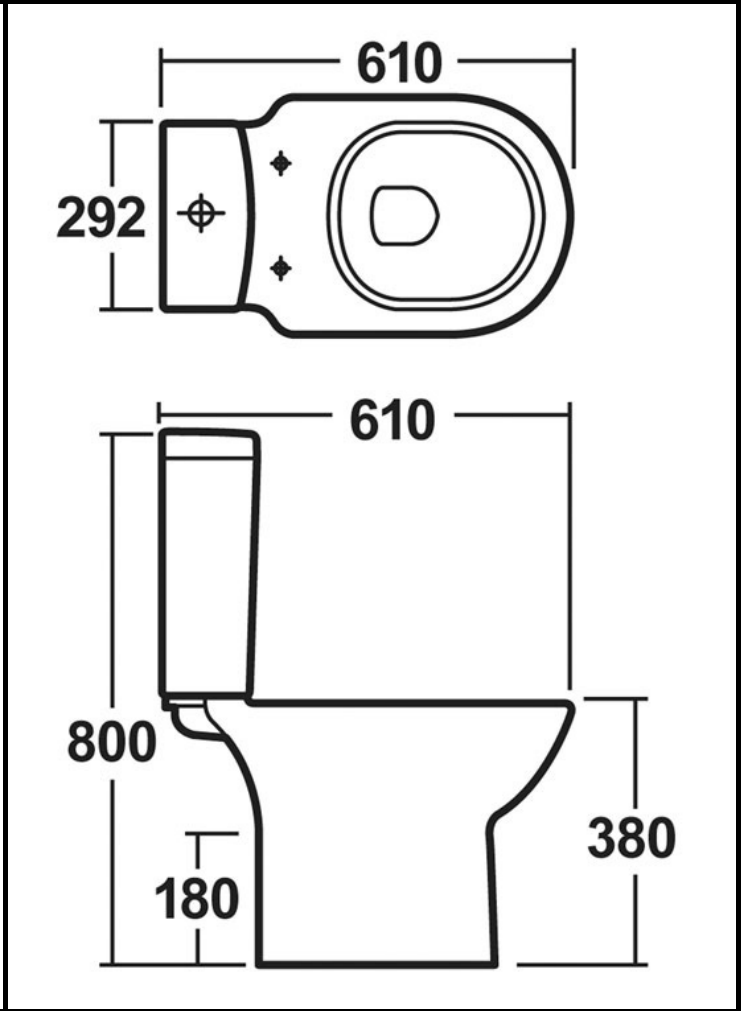

CUSTOMER DATA SHEET

SALES CODE: Ckn003

DESCRIPTION: Knedlington Semi Flush To Wall Wc

PACKAGING DETAILS

Barcode

5055275867655

CUSTOMER DATA SHEET - CERAMICS

SALES CODE: NCA370

DESCRIPTION: Knedlington Short Projection Pan

PRODUCT DIMENSIONS

Height (mm)	Width (mm)	Depth (mm)	Nett Wgt Kg
370	360	620	21.03

PACKAGING DIMENSIONS

Height (mm)	Width (mm)	Depth (mm)	Gross Wgt Kg
620	390	420	21.03

PACKAGING DATA

Box Colour	Brown Cardboard Box - Printed		
Box Qty	1	Label Colour	Not Applicable
Label Size	100 x 50	Label Qty	0

OUTER BOX DIMENSIONS (If Applicable)

Height (mm)	Width (mm)	Depth (mm)	Gross Wgt Kg
Barcode		5055369026272	

Fixing Supplied	No
-----------------	----

CUSTOMER DATA SHEET - CERAMICS

SALES CODE: NCA371

DESCRIPTION: Knedlington Short Projection Cistern

PRODUCT DIMENSIONS

Height (mm)	Width (mm)	Depth (mm)	Nett Wgt Kg
450	290	140	10.59