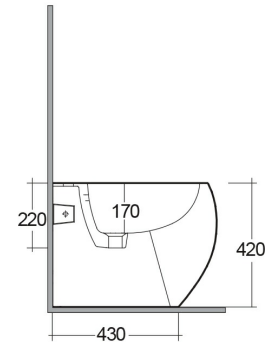

RAK-CLOUD MATT WHITE W/HIDDEN FIXATIONS

Bidets | Back To Wall

RAK
CERAMICS

Technical specifications

Dimensions: 560 x 400 mm

Weight: 25 Kg

Color: Matt White

Parts: CLOBD2015500A - RAK-CLOUD BIDET MATT WHITE 56CM

Suites: [RAK-CLOUD](#)

Code	Name
CLOBD2015500A	RAK-CLOUD BIDET MATT WHITE 56CM

Dimensions: All dimensions in mm tolerance $\pm 5\%$ for below 200mm and $\pm 3\%$ for above 200mm.

Note: Due to a continuing development programme to improve design and performance, the manufacturer reserves all rights to vary specifications without prior information.