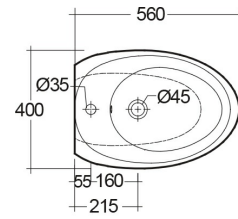

RAK-CLOUD MATT WHITE W/HIDDEN FIXATIONS

Bidets | Back To Wall

RAK
CERAMICS

Technical specifications

Dimensions: 560 x 400 mm

Weight: 25 Kg

Color: Matt White

Parts: CLOBD2015500A - RAK-CLOUD BIDET MATT WHITE 56CM

Suites: [RAK-CLOUD](#)

Code	Name
CLOBD2015500A	RAK-CLOUD BIDET MATT WHITE 56CM

Dimensions: All dimensions in mm tolerance $\pm 5\%$ for below 200mm and $\pm 3\%$ for above 200mm.

Note: Due to a continuing development programme to improve design and performance, the manufacturer reserves all rights to vary specifications without prior information.