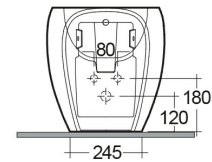

RAK-CLOUD MATT WHITE W/HIDDEN FIXATIONS

Bidets | Back To Wall

RAK
CERAMICS

Technical specifications

Dimensions: 560 x 400 mm

Weight: 25 Kg

Color: Matt White

Parts: CLOBD2015500A - RAK-CLOUD BIDET MATT WHITE 56CM

Suites: [RAK-CLOUD](#)

Code	Name
CLOBD2015500A	RAK-CLOUD BIDET MATT WHITE 56CM

Dimensions: All dimensions in mm tolerance $\pm 5\%$ for below 200mm and $\pm 3\%$ for above 200mm.

Note: Due to a continuing development programme to improve design and performance, the manufacturer reserves all rights to vary specifications without prior information.